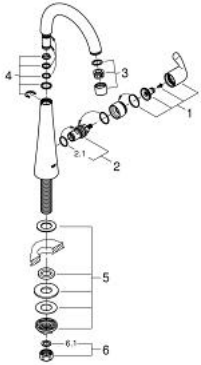

30 026 000 ZEDRA PILLAR TAP

PRODUCT DESCRIPTION

- Colour: chrome
- single hole installation
- GROHE LongLife finish
- ceramic headpart
- mousseur
- swivel tubular spout, swivel area 360°
- projection 141 mm

30 026 000 ZEDRA PILLAR TAP

SPARE PARTS, April 2014 – now

- 1: Lever (Spare part-nr. 48014000)
- 2: Ceramic headpart, 1/2" (Spare part-nr. 45882000)
- 2.1: O-ring $\varnothing 18.2 \times \varnothing 1.7$ (Spare part-nr. 0392400M)
- 3: Mousseur (Spare part-nr. 48251000)
- 4: Repl.kit f.cast spout (Spare part-nr. 45399000)
- 5: Shank mounting kit (Spare part-nr. 45004000)
- 6: Coupling nut 1/2" x 10.5 mm (Spare part-nr. 1290100M)
- 6.1: Fibre seal dia. 12x2 mm (Spare part-nr. 0138900M)