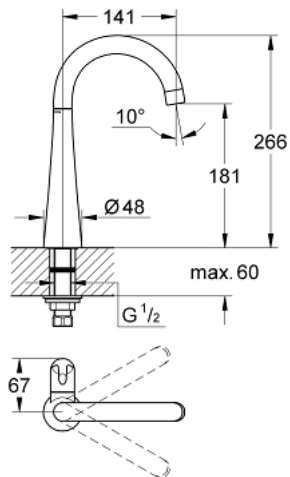

30 026 000 ZEDRA PILLAR TAP

PRODUCT DESCRIPTION

- Colour: chrome
- single hole installation
- GROHE LongLife finish
- ceramic headpart
- mousseur
- swivel tubular spout, swivel area 360°
- projection 141 mm

30 026 000 ZEDRA PILLAR TAP

SPARE PARTS, April 2014 – now

- 1: Lever (Spare part-nr. 48014000)
- 2: Ceramic headpart, 1/2" (Spare part-nr. 45882000)
- 2.1: O-ring $\varnothing 18.2 \times \varnothing 1.7$ (Spare part-nr. 0392400M)
- 3: Mousseur (Spare part-nr. 48251000)
- 4: Repl.kit f.cast spout (Spare part-nr. 45399000)
- 5: Shank mounting kit (Spare part-nr. 45004000)
- 6: Coupling nut 1/2" x 10.5 mm (Spare part-nr. 1290100M)
- 6.1: Fibre seal dia. 12x2 mm (Spare part-nr. 0138900M)