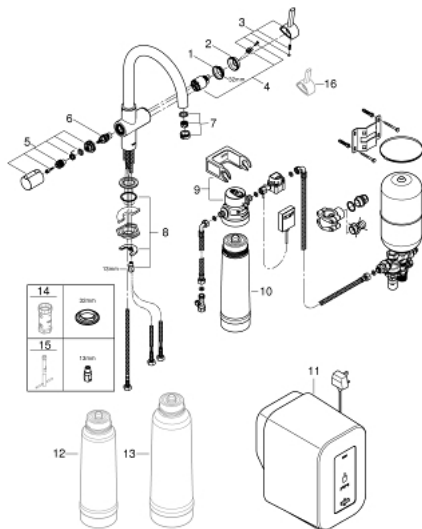

30 058 DC0 GROHE RED DUO FAUCET AND SINGLE-BOILER (4 LITERS)

SPARE PARTS, February 2017 – now

- 1: Screw coupling (Spare part-nr. 46460000)
- 2: Shield (Spare part-nr. 46116DC0)
- 3: Lever (Spare part-nr. 46653DC0)
- 4: Cartridge (Spare part-nr. 46374000)
- 5: Handle (Spare part-nr. 46986DC0)
- 6: Headpart (Spare part-nr. 46678000)
- 7: Mousseur (Spare part-nr. 13263DC0)
- 8: Shank mounting kit (Spare part-nr. 46249000)
- 9: filter head (Spare part-nr. 64508001)
- 10: Filter S-Size (Spare part-nr. 40404001)
- 11: Single boiler (EU) (Spare part-nr. 40420000)
- 12: Filter M-Size (Spare part-nr. 40430001)*
- 13: Filter L-Size (Spare part-nr. 40412001)*
- 14: Socket spanner (Spare part-nr. 19332000)*
- 15: Mounting wrench (Spare part-nr. 19017000)*
- 16: Shorter mixed water lever (Spare part-nr. 40621DC0)*