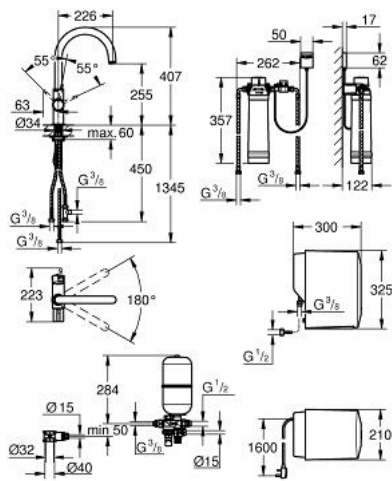

30 058 DC0 GROHE RED DUO FAUCET AND SINGLE-BOILER (4 LITERS)

PRODUCT DESCRIPTION

- Colour: supersteel
- consisting of:
 - GROHE Red Duo single-lever sink mixer
 - single hole installation
 - C-spout
 - GROHE ChildLock handle
 - certified safety handle with a pull and turn closure
 - headpart 1/2"
 - GROHE SilkMove 35 mm ceramic cartridge
 - GROHE LongLife finish
 - GROHE CoolTouch
 - swivel, insulated tubular spout
 - swivel area 180°
 - separate water ways
 - flexible connection hoses
 - protected against backflow
 - connection to GROHE Red boiler
 - GROHE Red single boiler
 - reservoir for 3 liter boiling water
 - pressure: 1-7 bar
 - with flexible connection hoses and connection thread for boiling water
 - CE approved
 - max. power consumption 2100 W
 - power supply 230 V 50 Hz 30
 - standby power consumption 15 W
 - dimensions boiler: 325 x 210 x 300 mm
 - GROHE Blue 600 l filter
 - min. recommended pressure 2.0 bar

30 058 DC0 GROHE RED DUO FAUCET AND SINGLE-BOILER (4 LITERS)

SPARE PARTS, 2月 2017 – now

- 1: Screw coupling (Spare part-nr. 46460000)
- 2: Cap (Spare part-nr. 46116DC0)
- 3: Lever (Spare part-nr. 46653DC0)
- 4: Cartridge (Spare part-nr. 46374000)
- 5: Handle (Spare part-nr. 46986DC0)
- 6: Headpart (Spare part-nr. 46678000)
- 7: Mousseur (Spare part-nr. 13263DC0)
- 8: Shank mounting kit (Spare part-nr. 46249000)
- 9: Filter head (Spare part-nr. 64508001)
- 10: Filter S-Size (Spare part-nr. 40404001)
- 11: Single boiler (EU) (Spare part-nr. 40420000)
- 12: Filter M-Size (Spare part-nr. 40430001)*
- 13: Filter L-Size (Spare part-nr. 40412001)*
- 14: Socket spanner (Spare part-nr. 19332000)*
- 15: Mounting wrench (Spare part-nr. 19017000)*
- 16: Shorter mixed water lever (Spare part-nr. 40621DC0)*