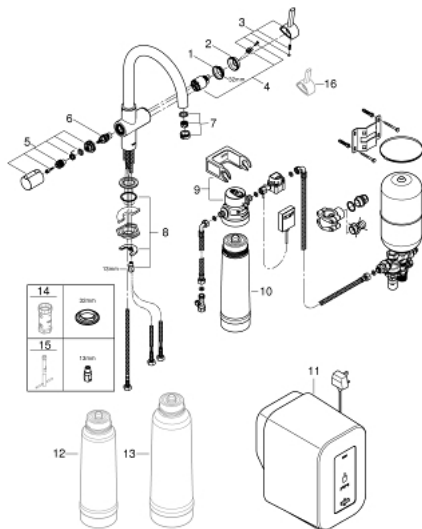

30 058 DC0 GROHE RED DUO FAUCET AND SINGLE-BOILER (4 LITERS)

PRODUCT DESCRIPTION

- Colour: supersteel
- consisting of:
 - GROHE Red Duo single-lever sink mixer
 - single hole installation
 - C-spout
 - GROHE ChildLock handle
 - certified safety handle with a pull and turn closure
 - headpart 1/2"
 - GROHE SilkMove 35 mm ceramic cartridge
 - GROHE LongLife finish
 - GROHE CoolTouch
 - swivel, insulated tubular spout
 - swivel area 180°
 - separate water ways
 - flexible connection hoses
 - protected against backflow
 - connection to GROHE Red boiler
 - GROHE Red single boiler
 - reservoir for 3 liter boiling water
 - pressure: 1-7 bar
 - with flexible connection hoses and connection thread for boiling water
 - CE approved
 - max. power consumption 2100 W
 - power supply 230 V 50 Hz 30
 - standby power consumption 15 W
 - dimensions boiler: 325 x 210 x 300 mm
 - GROHE Blue 600 l filter
 - min. recommended pressure 2.0 bar

30 058 DC0 GROHE RED DUO FAUCET AND SINGLE-BOILER (4 LITERS)

SPARE PARTS, 2月 2017 – now

- 1: Screw coupling (Spare part-nr. 46460000)
- 2: Cap (Spare part-nr. 46116DC0)
- 3: Lever (Spare part-nr. 46653DC0)
- 4: Cartridge (Spare part-nr. 46374000)
- 5: Handle (Spare part-nr. 46986DC0)
- 6: Headpart (Spare part-nr. 46678000)
- 7: Mousseur (Spare part-nr. 13263DC0)
- 8: Shank mounting kit (Spare part-nr. 46249000)
- 9: Filter head (Spare part-nr. 64508001)
- 10: Filter S-Size (Spare part-nr. 40404001)
- 11: Single boiler (EU) (Spare part-nr. 40420000)
- 12: Filter M-Size (Spare part-nr. 40430001)*
- 13: Filter L-Size (Spare part-nr. 40412001)*
- 14: Socket spanner (Spare part-nr. 19332000)*
- 15: Mounting wrench (Spare part-nr. 19017000)*
- 16: Shorter mixed water lever (Spare part-nr. 40621DC0)*