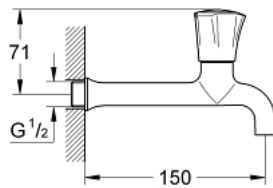

30 064 001 **COSTA L BIBTAP**

PRODUCT DESCRIPTION

- Colour: chrome
- metal handle
- wall mounted
- screwable
- marking: blue
- GROHE LongLife finish
- GROHE Long-Life headpart
- flow straightener
- projection 152 mm
- maximum flow rate (at 1 bar): 31 l/min

30 064 001 COSTA L BIBTAP

SPARE PARTS, June 2007 – now

- 1: Handle (Spare part-nr. 45994000)
 - 1.1: Repl. kit f.handle fastening (Spare part-nr. 0538600M)
 - 2: Headpart 1/2" (Spare part-nr. 07146000)
 - 2.1: O-ring $\varnothing 6 \times \varnothing 2$ (Spare part-nr. 0128300M)
 - 2.2: O-ring $\varnothing 18.2 \times \varnothing 1.7$ (Spare part-nr. 0392400M)
 - 2.3: Ball seal dia. 9x6.8 mm (Spare part-nr. 0529100M)
 - 3: Flow straightener (Spare part-nr. 0234500M)
 - 4: Screw for Costa/Avina products (Spare part-nr. 48013000)*
- * Optional accessories