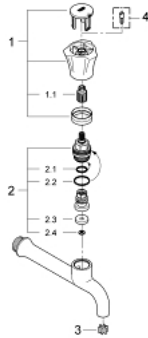

30 064 001 **COSTA L BIBTAP**

PRODUCT DESCRIPTION

- Colour: chrome
- metal handle
- wall mounted
- screwable
- marking: blue
- GROHE LongLife finish
- GROHE Long-Life headpart
- flow straightener
- projection 152 mm
- maximum flow rate (at 1 bar): 31 l/min

30 064 001 COSTA L BIBTAP

SPARE PARTS, June 2007 – now

- 1: Handle (Spare part-nr. 45994000)
 - 1.1: Repl. kit f.handle fastening (Spare part-nr. 0538600M)
 - 2: Headpart 1/2" (Spare part-nr. 07146000)
 - 2.1: O-ring $\varnothing 6 \times \varnothing 2$ (Spare part-nr. 0128300M)
 - 2.2: O-ring $\varnothing 18.2 \times \varnothing 1.7$ (Spare part-nr. 0392400M)
 - 2.3: Ball seal dia. 9x6.8 mm (Spare part-nr. 0529100M)
 - 3: Flow straightener (Spare part-nr. 0234500M)
 - 4: Screw for Costa/Avina products (Spare part-nr. 48013000)*
- * Optional accessories