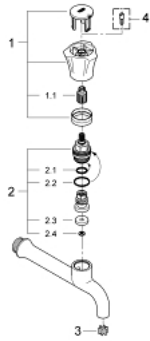

30 064 001 **COSTA L BIBTAP 1/2"**

PRODUCT DESCRIPTION

- Colour: chrome
- metal handle
- wall mounted
- screwable
- marking: blue
- GROHE LongLife finish
- GROHE Long-Life headpart
- laminar flow straightener
- projection 150 mm
- maximum flow rate (at 1 bar): 31 l/min

30 064 001 COSTA L BIBTAP 1/2"

SPARE PARTS, 6月 2007 – now

- 1: Handle (Spare part-nr. 45994000)
 - 1.1: Snap insert (Spare part-nr. 0538600M)
 - 2: Headpart 1/2" (Spare part-nr. 07146000)
 - 2.1: Sealing washer $\varnothing 6 \times \varnothing 2$ (Spare part-nr. 0128300M)
 - 2.2: O-ring $\varnothing 18.2 \times \varnothing 1.7$ (Spare part-nr. 0392400M)
 - 2.3: Seal (Spare part-nr. 0529100M)
 - 3: Flow straightener (Spare part-nr. 0234500M)
 - 4: Screw for Costa/Avina products (Spare part-nr. 48013000)*
- * Optional accessories