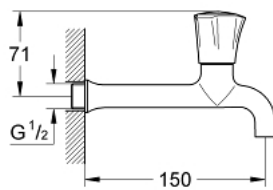

30 064 001 **COSTA L BIBTAP 1/2"**

PRODUCT DESCRIPTION

- Colour: chrome
- metal handle
- wall mounted
- screwable
- marking: blue
- GROHE LongLife finish
- GROHE Long-Life headpart
- laminar flow straightener
- projection 150 mm
- maximum flow rate (at 1 bar): 31 l/min

30 064 001 COSTA L BIBTAP 1/2"

SPARE PARTS, 6月 2007 – now

- 1: Handle (Spare part-nr. 45994000)
 - 1.1: Snap insert (Spare part-nr. 0538600M)
 - 2: Headpart 1/2" (Spare part-nr. 07146000)
 - 2.1: Sealing washer $\varnothing 6 \times \varnothing 2$ (Spare part-nr. 0128300M)
 - 2.2: O-ring $\varnothing 18.2 \times \varnothing 1.7$ (Spare part-nr. 0392400M)
 - 2.3: Seal (Spare part-nr. 0529100M)
 - 3: Flow straightener (Spare part-nr. 0234500M)
 - 4: Screw for Costa/Avina products (Spare part-nr. 48013000)*
- * Optional accessories