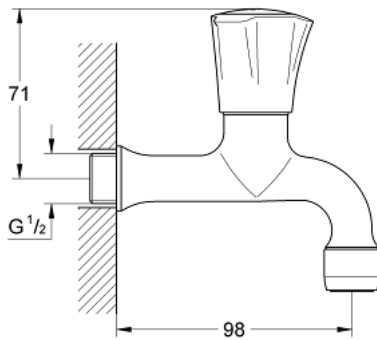

30 098 001 **COSTA L BIBTAP**

PRODUCT DESCRIPTION

- Colour: chrome
- wall mounted
- metal handle
- heat-insulated
- screwable
- marking: blue
- GROHE LongLife finish
- mousseur
- GROHE Long-Life headparts
- maximum flow rate (at 3 bar): 13 l/min

30 098 001 **COSTA L BIBTAP**

SPARE PARTS, June 2007 – now

- 1: Handle (Spare part-nr. 45994000)
- 1.1: Repl. kit f.handle fastening (Spare part-nr. 0538600M)
- 2: Headpart 1/2" (Spare part-nr. 07146000)
- 2.1: O-ring $\varnothing 6 \times \varnothing 2$ (Spare part-nr. 0128300M)
- 2.2: O-ring $\varnothing 18.2 \times \varnothing 1.7$ (Spare part-nr. 0392400M)
- 2.3: Ball seal dia. 9x6.8 mm (Spare part-nr. 0529100M)
- 3: Mousseur (Spare part-nr. 13928000)
- 4: Screw for Costa/Avina products (Spare part-nr. 48013000)*