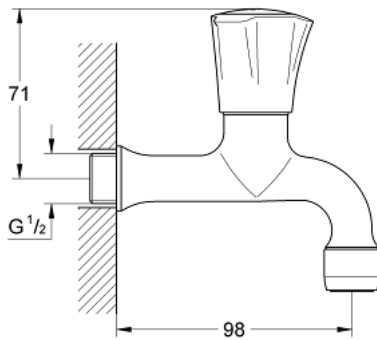

30 098 001 **COSTA L BIBTAP**

PRODUCT DESCRIPTION

- Colour: chrome
- wall mounted
- metal handles
- heat-insulated
- screwable
- marking: blue
- GROHE LongLife finish
- mousseur
- GROHE Long-Life headparts
- maximum flow rate (at 3 bar): 13 l/min

30 098 001 **COSTA L BIBTAP**

SPARE PARTS, June 2007 – now

1: Handle (Spare part-nr. 45994000)

1.1: Repl. kit f.handle fastening (Spare part-nr. 0538600M)

2: Headpart 1/2" (Spare part-nr. 07146000)

2.1: O-ring $\varnothing 6 \times \varnothing 2$ (Spare part-nr. 0128300M)

2.2: O-ring $\varnothing 18.2 \times \varnothing 1.7$ (Spare part-nr. 0392400M)

2.3: Ball seal dia. 9x6.8 mm (Spare part-nr. 0529100M)

3: Mousseur (Spare part-nr. 13928000)

4: Screw for Costa/Avina products (Spare part-nr. 48013000)*