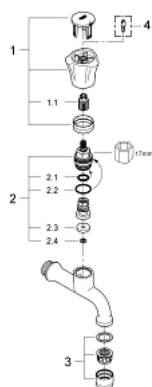

30 098 001 **COSTA L BIBTAP**

PRODUCT DESCRIPTION

- Colour: chrome
- wall mounted
- metal handle
- heat-insulated
- screwable
- marking: blue
- GROHE LongLife finish
- mousseur
- GROHE Long-Life headparts
- maximum flow rate (at 3 bar): 13 l/min

30 098 001 **COSTA L BIBTAP**

SPARE PARTS, June 2007 – now

- 1: Handle (Spare part-nr. 45994000)
- 1.1: Repl. kit f.handle fastening (Spare part-nr. 0538600M)
- 2: Headpart 1/2" (Spare part-nr. 07146000)
- 2.1: O-ring $\varnothing 6 \times \varnothing 2$ (Spare part-nr. 0128300M)
- 2.2: O-ring $\varnothing 18.2 \times \varnothing 1.7$ (Spare part-nr. 0392400M)
- 2.3: Ball seal dia. 9x6.8 mm (Spare part-nr. 0529100M)
- 3: Mousseur (Spare part-nr. 13928000)
- 4: Screw for Costa/Avina products (Spare part-nr. 48013000)*