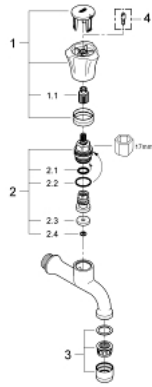

30 098 001 **COSTA L BIBTAP**

PRODUCT DESCRIPTION

- Colour: chrome
- wall mounted
- metal handles
- heat-insulated
- screwable
- marking: blue
- GROHE LongLife finish
- mousseur
- GROHE Long-Life headparts
- maximum flow rate (at 3 bar): 13 l/min

30 098 001 **COSTA L BIBTAP**

SPARE PARTS, June 2007 – now

1: Handle (Spare part-nr. 45994000)

1.1: Repl. kit f.handle fastening (Spare part-nr. 0538600M)

2: Headpart 1/2" (Spare part-nr. 07146000)

2.1: O-ring $\varnothing 6 \times \varnothing 2$ (Spare part-nr. 0128300M)

2.2: O-ring $\varnothing 18.2 \times \varnothing 1.7$ (Spare part-nr. 0392400M)

2.3: Ball seal dia. 9x6.8 mm (Spare part-nr. 0529100M)

3: Mousseur (Spare part-nr. 13928000)

4: Screw for Costa/Avina products (Spare part-nr. 48013000)*