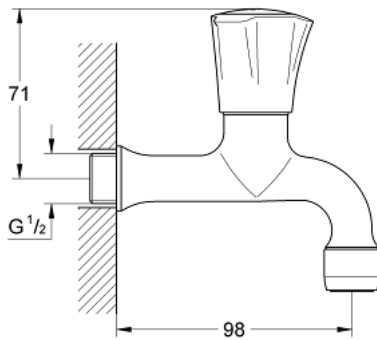

30 098 001 **COSTA L BIBTAP 1/2"**

PRODUCT DESCRIPTION

- Colour: chrome
- wall mounted
- metal handle
- heat insulated
- screwable
- marking: blue
- GROHE LongLife finish
- mousseur
- GROHE Long-Life headparts
- maximum flow rate (at 3 bar): 13 l/min

30 098 001 COSTA L BIBTAP 1/2"

SPARE PARTS, 6月 2007 – now

- 1: Handle (Spare part-nr. 45994000)
 - 1.1: Snap insert (Spare part-nr. 0538600M)
 - 2: Headpart 1/2" (Spare part-nr. 07146000)
 - 2.1: Sealing washer $\varnothing 6 \times \varnothing 2$ (Spare part-nr. 0128300M)
 - 2.2: O-ring $\varnothing 18.2 \times \varnothing 1.7$ (Spare part-nr. 0392400M)
 - 2.3: Seal (Spare part-nr. 0529100M)
 - 2.4: Seal (Spare part-nr. 0529100M)
 - 3: Mousseur (Spare part-nr. 13928000)
 - 4: Screw for Costa/Avina products (Spare part-nr. 48013000)*
- * Optional accessories