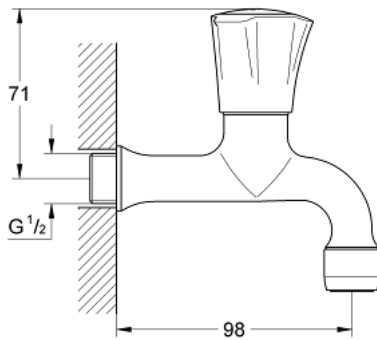

30 098 001 **COSTA L BIBTAP 1/2"**

PRODUCT DESCRIPTION

- Colour: chrome
- wall mounted
- metal handles
- heat insulated
- screwable
- marking: blue
- GROHE LongLife finish
- mousseur
- GROHE Long-Life headparts
- maximum flow rate (at 3 bar): 13 l/min

30 098 001 COSTA L BIBTAP 1/2"

SPARE PARTS, 6月 2007 – now

- 1: Handle (Spare part-nr. 45994000)
 - 1.1: Snap insert (Spare part-nr. 0538600M)
 - 2: Headpart 1/2" (Spare part-nr. 07146000)
 - 2.1: Sealing washer $\varnothing 6 \times \varnothing 2$ (Spare part-nr. 0128300M)
 - 2.2: O-ring $\varnothing 18.2 \times \varnothing 1.7$ (Spare part-nr. 0392400M)
 - 2.3: Seal (Spare part-nr. 0529100M)
 - 3: Mousseur (Spare part-nr. 13928000)
 - 4: Screw for Costa/Avina products (Spare part-nr. 48013000)*
- * Optional accessories