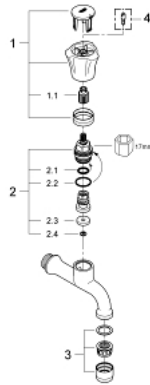

30 098 001 **COSTA L BIBTAP 1/2"**

PRODUCT DESCRIPTION

- Colour: chrome
- wall mounted
- metal handle
- heat insulated
- screwable
- marking: blue
- GROHE LongLife finish
- mousseur
- GROHE Long-Life headparts
- maximum flow rate (at 3 bar): 13 l/min

30 098 001 COSTA L BIBTAP 1/2"

SPARE PARTS, 6月 2007 – now

- 1: Handle (Spare part-nr. 45994000)
 - 1.1: Snap insert (Spare part-nr. 0538600M)
 - 2: Headpart 1/2" (Spare part-nr. 07146000)
 - 2.1: Sealing washer $\varnothing 6 \times \varnothing 2$ (Spare part-nr. 0128300M)
 - 2.2: O-ring $\varnothing 18.2 \times \varnothing 1.7$ (Spare part-nr. 0392400M)
 - 2.3: Seal (Spare part-nr. 0529100M)
 - 2.4: Seal (Spare part-nr. 0529100M)
 - 3: Mousseur (Spare part-nr. 13928000)
 - 4: Screw for Costa/Avina products (Spare part-nr. 48013000)*
- * Optional accessories