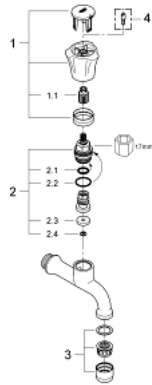

30 098 001 **COSTA L BIBTAP 1/2"**

PRODUCT DESCRIPTION

- Colour: chrome
- wall mounted
- metal handles
- heat insulated
- screwable
- marking: blue
- GROHE LongLife finish
- mousseur
- GROHE Long-Life headparts
- maximum flow rate (at 3 bar): 13 l/min

30 098 001 COSTA L BIBTAP 1/2"

SPARE PARTS, 6月 2007 – now

- 1: Handle (Spare part-nr. 45994000)
 - 1.1: Snap insert (Spare part-nr. 0538600M)
 - 2: Headpart 1/2" (Spare part-nr. 07146000)
 - 2.1: Sealing washer $\varnothing 6 \times \varnothing 2$ (Spare part-nr. 0128300M)
 - 2.2: O-ring $\varnothing 18.2 \times \varnothing 1.7$ (Spare part-nr. 0392400M)
 - 2.3: Seal (Spare part-nr. 0529100M)
 - 3: Mousseur (Spare part-nr. 13928000)
 - 4: Screw for Costa/Avina products (Spare part-nr. 48013000)*
- * Optional accessories