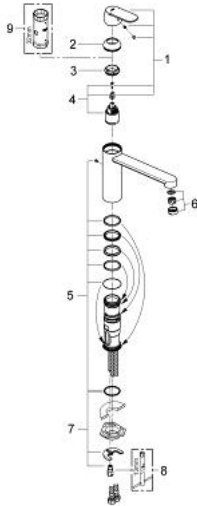

30 193 000 EUROSMART COSMOPOLITAN SINGLE-LEVER SINK MIXER 1/2"

PRODUCT DESCRIPTION

- Colour: chrome
- medium spout
- single hole installation
- GROHE LongLife finish
- GROHE SilkMove 35 mm ceramic cartridge
- mousseur
- adjustable flow rate limiter
- swivel tubular spout
- swivel area 140°
- flexible connection hoses
- rapid installation system
- maximum flow rate (at 3 bar): 12 l/min
- min. recommended pressure 1.0 bar

30 193 000 EUROSMART COSMOPOLITAN SINGLE-LEVER SINK MIXER 1/2"

SPARE PARTS, 7月 2013 – now

- 1: Lever (Spare part-nr. 46681000)
 - 2: Cap (Spare part-nr. 46492000)
 - 3: Screw ring (Spare part-nr. 46815000)
 - 4: Cartridge (Spare part-nr. 46374000)
 - 5: Seal kit (Spare part-nr. 46760000)
 - 6: Mousseur (Spare part-nr. 13929000)
 - 7: Shank mounting kit (Spare part-nr. 46249000)
 - 8: Mounting wrench (Spare part-nr. 19017000)*
 - 9: Socket spanner (Spare part-nr. 19332000)*
- * Optional accessories