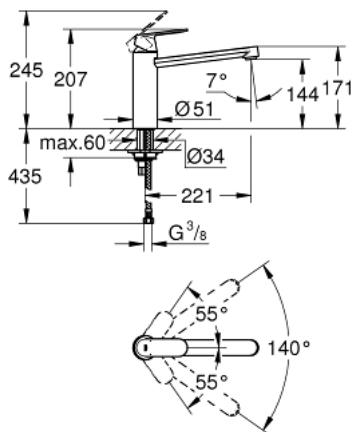

30 193 000 EUROSMART COSMOPOLITAN SINGLE-LEVER SINK MIXER 1/2"

PRODUCT DESCRIPTION

- Colour: chrome
- medium spout
- single hole installation
- GROHE LongLife finish
- GROHE SilkMove 35 mm ceramic cartridge
- mousseur
- adjustable flow rate limiter
- swivel tubular spout
- swivel area 140°
- flexible connection hoses
- rapid installation system
- maximum flow rate (at 3 bar): 12 l/min
- min. recommended pressure 1.0 bar

30 193 000 EUROSMART COSMOPOLITAN SINGLE-LEVER SINK MIXER 1/2"

SPARE PARTS, 7月 2013 – now

- 1: Lever (Spare part-nr. 46681000)
 - 2: Cap (Spare part-nr. 46492000)
 - 3: Screw ring (Spare part-nr. 46815000)
 - 4: Cartridge (Spare part-nr. 46374000)
 - 5: Seal kit (Spare part-nr. 46760000)
 - 6: Mousseur (Spare part-nr. 13929000)
 - 7: Shank mounting kit (Spare part-nr. 46249000)
 - 8: Mounting wrench (Spare part-nr. 19017000)*
 - 9: Socket spanner (Spare part-nr. 19332000)*
- * Optional accessories