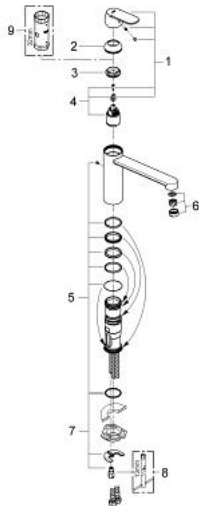

30 193 DC0 EUROSMART COSMOPOLITAN SINGLE-LEVER SINK MIXER 1/2"

PRODUCT DESCRIPTION

- Colour: supersteel
- medium spout
- single hole installation
- GROHE LongLife finish
- GROHE SilkMove 35 mm ceramic cartridge
- mousseur
- adjustable flow rate limiter
- swivel tubular spout
- swivel area 140°
- flexible connection hoses
- rapid installation system
- maximum flow rate (at 3 bar): 12 l/min
- min. recommended pressure 1.0 bar

30 193 DC0 EUROSMART COSMOPOLITAN SINGLE-LEVER SINK MIXER 1/2"

SPARE PARTS, 12月 2012 – now

- 1: Lever (Spare part-nr. 46681DC0)
 - 2: Cap (Spare part-nr. 46492DC0)
 - 3: Screw ring (Spare part-nr. 46815000)
 - 4: Cartridge (Spare part-nr. 46374000)
 - 5: Seal kit (Spare part-nr. 46760000)
 - 6: Mousseur (Spare part-nr. 13929DC0)
 - 7: Shank mounting kit (Spare part-nr. 46249000)
 - 8: Mounting wrench (Spare part-nr. 19017000)*
 - 9: Socket spanner (Spare part-nr. 19332000)*
- * Optional accessories