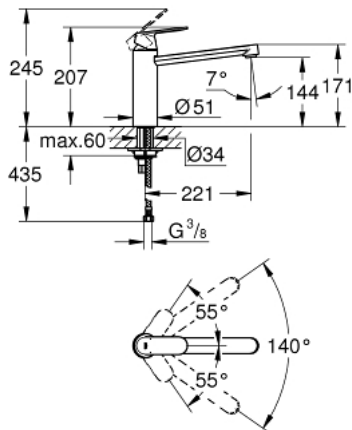

30 193 DC0 EUROSMART COSMOPOLITAN SINGLE-LEVER SINK MIXER 1/2"

PRODUCT DESCRIPTION

- Colour: supersteel
- medium spout
- single hole installation
- GROHE LongLife finish
- GROHE SilkMove 35 mm ceramic cartridge
- mousseur
- adjustable flow rate limiter
- swivel tubular spout
- swivel area 140°
- flexible connection hoses
- rapid installation system
- maximum flow rate (at 3 bar): 12 l/min
- min. recommended pressure 1.0 bar

30 193 DC0 EUROSMART COSMOPOLITAN SINGLE-LEVER SINK MIXER 1/2"

SPARE PARTS, 12月 2012 – now

- 1: Lever (Spare part-nr. 46681DC0)
 - 2: Cap (Spare part-nr. 46492DC0)
 - 3: Screw ring (Spare part-nr. 46815000)
 - 4: Cartridge (Spare part-nr. 46374000)
 - 5: Seal kit (Spare part-nr. 46760000)
 - 6: Mousseur (Spare part-nr. 13929DC0)
 - 7: Shank mounting kit (Spare part-nr. 46249000)
 - 8: Mounting wrench (Spare part-nr. 19017000)*
 - 9: Socket spanner (Spare part-nr. 19332000)*
- * Optional accessories