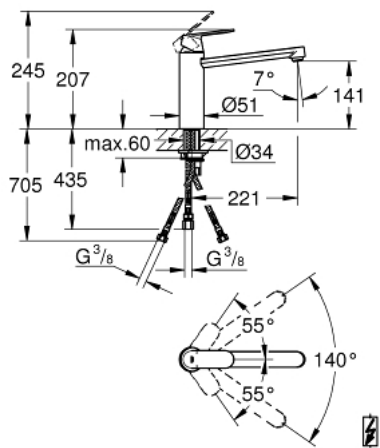

30 194 000 **EUROSMART COSMOPOLITAN SINGLE-LEVER SINK MIXER 1/2"**

PRODUCT DESCRIPTION

- Colour: chrome
- for open water heater
- medium spout
- single hole installation
- GROHE LongLife finish
- GROHE SilkMove 35 mm ceramic cartridge
- flow straightener
- adjustable flow rate limiter
- swivelling tubular spout
- swivel area 140°
- flexible connection hoses
- rapid-installation-system
- maximum flow rate (at 3 bar): 8 l/min

30 194 000 EUROSMART COSMOPOLITAN SINGLE-LEVER SINK MIXER 1/2"

SPARE PARTS, May 2018 – now

- 1: Lever (Spare part-nr. 46681000)
 - 2: Shield (Spare part-nr. 46492000)
 - 3: Screw ring (Spare part-nr. 46815000)
 - 4: Cartridge (Spare part-nr. 46558000)
 - 5: Repl. kit f. seal (Spare part-nr. 46760000)
 - 6: Flow straightener (Spare part-nr. 46162000)
 - 7: Shank mounting kit (Spare part-nr. 46249000)
 - 8: Mounting wrench (Spare part-nr. 19017000)*
 - 9: Socket spanner (Spare part-nr. 19332000)*
- * Optional accessories