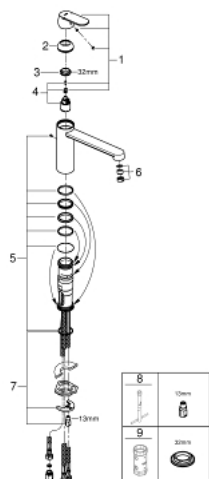

30 194 000 **EUROSMART COSMOPOLITAN SINGLE-LEVER SINK MIXER 1/2"**

PRODUCT DESCRIPTION

- Colour: chrome
- for open water heater
- medium spout
- single hole installation
- GROHE LongLife finish
- GROHE SilkMove 35 mm ceramic cartridge
- flow straightener
- adjustable flow rate limiter
- swivelling tubular spout
- swivel area 140°
- flexible connection hoses
- rapid-installation-system
- maximum flow rate (at 3 bar): 8 l/min

30 194 000 EUROSMART COSMOPOLITAN SINGLE-LEVER SINK MIXER 1/2"

SPARE PARTS, May 2018 – now

- 1: Lever (Spare part-nr. 46681000)
 - 2: Shield (Spare part-nr. 46492000)
 - 3: Screw ring (Spare part-nr. 46815000)
 - 4: Cartridge (Spare part-nr. 46558000)
 - 5: Repl. kit f. seal (Spare part-nr. 46760000)
 - 6: Flow straightener (Spare part-nr. 46162000)
 - 7: Shank mounting kit (Spare part-nr. 46249000)
 - 8: Mounting wrench (Spare part-nr. 19017000)*
 - 9: Socket spanner (Spare part-nr. 19332000)*
- * Optional accessories