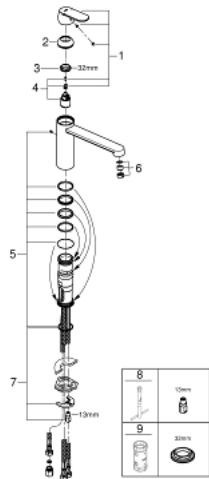

30 194 000 EUROSMART COSMOPOLITAN SINGLE-LEVER SINK MIXER 1/2"

PRODUCT DESCRIPTION

- Colour: chrome
- for open water heater
- medium spout
- single hole installation
- GROHE LongLife finish
- GROHE SilkMove 35 mm ceramic cartridge
- flow straightener
- adjustable flow rate limiter
- swivel tubular spout
- swivel area 140°
- flexible connection hoses
- rapid installation system
- maximum flow rate (at 3 bar): 8 l/min

30 194 000 EUROSMART COSMOPOLITAN SINGLE-LEVER SINK MIXER 1/2"

SPARE PARTS, 5月 2018 – now

- 1: Lever (Spare part-nr. 46681000)
 - 2: Cap (Spare part-nr. 46492000)
 - 3: Screw ring (Spare part-nr. 46815000)
 - 4: Cartridge (Spare part-nr. 46558000)
 - 5: Seal kit (Spare part-nr. 46760000)
 - 6: Flow straightener (Spare part-nr. 46162000)
 - 7: Shank mounting kit (Spare part-nr. 46249000)
 - 8: Mounting wrench (Spare part-nr. 19017000)*
 - 9: Socket spanner (Spare part-nr. 19332000)*
- * Optional accessories