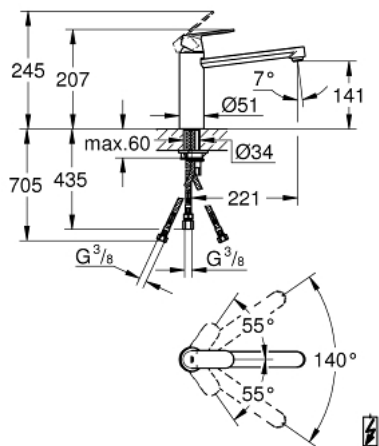

30 194 000 EUROSMART COSMOPOLITAN SINGLE-LEVER SINK MIXER 1/2"

PRODUCT DESCRIPTION

- Colour: chrome
- for open water heater
- medium spout
- single hole installation
- GROHE LongLife finish
- GROHE SilkMove 35 mm ceramic cartridge
- flow straightener
- adjustable flow rate limiter
- swivel tubular spout
- swivel area 140°
- flexible connection hoses
- rapid installation system
- maximum flow rate (at 3 bar): 8 l/min

30 194 000 EUROSMART COSMOPOLITAN SINGLE-LEVER SINK MIXER 1/2"

SPARE PARTS, 5月 2018 – now

- 1: Lever (Spare part-nr. 46681000)
 - 2: Cap (Spare part-nr. 46492000)
 - 3: Screw ring (Spare part-nr. 46815000)
 - 4: Cartridge (Spare part-nr. 46558000)
 - 5: Seal kit (Spare part-nr. 46760000)
 - 6: Flow straightener (Spare part-nr. 46162000)
 - 7: Shank mounting kit (Spare part-nr. 46249000)
 - 8: Mounting wrench (Spare part-nr. 19017000)*
 - 9: Socket spanner (Spare part-nr. 19332000)*
- * Optional accessories