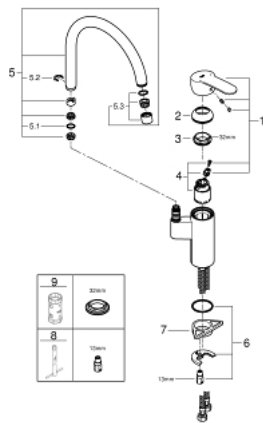

## 30 221 002 EUROSTYLE COSMOPOLITAN SINGLE-LEVER SINK MIXER 1/2"

### PRODUCT DESCRIPTION

- Colour: chrome
- high spout
- single hole installation
- GROHE SilkMove 35 mm ceramic cartridge
- mousseur
- adjustable flow rate limiter
- swivelling tubular spout
- adjustable swivel area 0° / 150° / 360°
- flexible connection hoses
- rapid-installation-system
- integrated temperature limiter
- maximum flow rate (at 3 bar): 13 l/min

### SPARE PARTS, November 2019 – now

- 1: Lever (Spare part-nr. 46726000)
  - 2: Shield (Spare part-nr. 46492000)
  - 3: Screw ring (Spare part-nr. 46815000)
  - 4: Cartridge (Spare part-nr. 46374000)
  - 5: Spout (Spare part-nr. 13372000)
  - 5.1: Sealing washer (Spare part-nr. 0128500M)
  - 5.2: Safety ring (Spare part-nr. 4826600M)
  - 5.3: Mousseur (Spare part-nr. 06574000)
  - 6: Shank mounting kit (Spare part-nr. 46249000)
  - 7: Support plate (Spare part-nr. 05334000)
  - 8: Mounting wrench (Spare part-nr. 19017000)\*
  - 9: Socket spanner (Spare part-nr. 19332000)\*
- \* Optional accessories