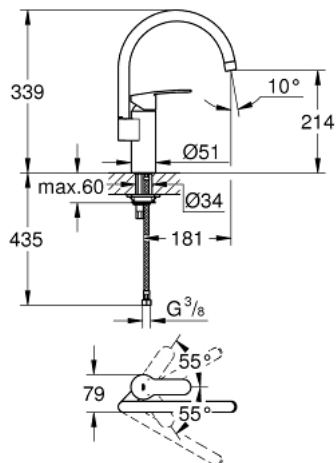

## 30 221 002 EUROSTYLE COSMOPOLITAN SINGLE-LEVER SINK MIXER 1/2"

### PRODUCT DESCRIPTION

- Colour: chrome
- high spout
- single hole installation
- GROHE SilkMove 35 mm ceramic cartridge
- mousseur
- adjustable flow rate limiter
- swivelling tubular spout
- adjustable swivel area 0° / 150° / 360°
- flexible connection hoses
- rapid-installation-system
- integrated temperature limiter
- maximum flow rate (at 3 bar): 13 l/min

### SPARE PARTS, November 2019 – now

- 1: Lever (Spare part-nr. 46726000)
  - 2: Shield (Spare part-nr. 46492000)
  - 3: Screw ring (Spare part-nr. 46815000)
  - 4: Cartridge (Spare part-nr. 46374000)
  - 5: Spout (Spare part-nr. 13372000)
  - 5.1: Sealing washer (Spare part-nr. 0128500M)
  - 5.2: Safety ring (Spare part-nr. 4826600M)
  - 5.3: Mousseur (Spare part-nr. 06574000)
  - 6: Shank mounting kit (Spare part-nr. 46249000)
  - 7: Support plate (Spare part-nr. 05334000)
  - 8: Mounting wrench (Spare part-nr. 19017000)\*
  - 9: Socket spanner (Spare part-nr. 19332000)\*
- \* Optional accessories