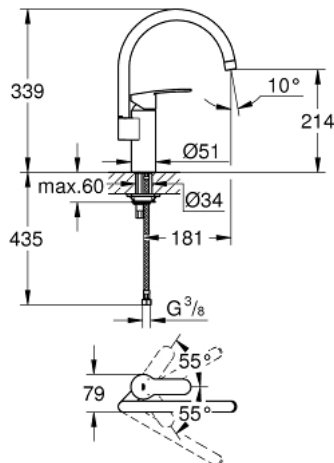

30 221 002 EUROSTYLE COSMOPOLITAN SINGLE-LEVER SINK MIXER 1/2"

PRODUCT DESCRIPTION

- Colour: chrome
- high spout
- single hole installation
- GROHE SilkMove 35 mm ceramic cartridge
- mousseur
- adjustable flow rate limiter
- swivel tubular spout
- adjustable swivel area 0° / 150° / 360°
- flexible connection hoses
- rapid installation system
- integrated temperature limiter
- maximum flow rate (at 3 bar): 13 l/min

30 221 002 EUROSTYLE COSMOPOLITAN SINGLE-LEVER SINK MIXER 1/2"

SPARE PARTS, 11月 2019 – now

1: Lever (Spare part-nr. 46726000)

2: Cap (Spare part-nr. 46492000)

3: Screw ring (Spare part-nr. 46815000)

4: Cartridge (Spare part-nr. 46374000)

5: Spout (Spare part-nr. 13372000)

5.1: Sealing washer (Spare part-nr. 0128500M)

5.2: Safety ring (Spare part-nr. 4826600M)

5.3: Mousseur (Spare part-nr. 06574000)

6: Shank mounting kit (Spare part-nr. 46249000)

7: Support plate (Spare part-nr. 05334000)

8: Mounting wrench (Spare part-nr. 19017000)*

9: Socket spanner (Spare part-nr. 19332000)*

* Optional accessories