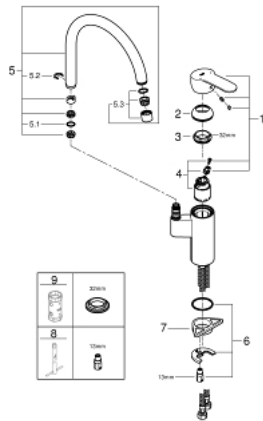

30 221 002 EUROSTYLE COSMOPOLITAN SINGLE-LEVER SINK MIXER 1/2"

PRODUCT DESCRIPTION

- Colour: chrome
- high spout
- single hole installation
- GROHE SilkMove 35 mm ceramic cartridge
- mousseur
- adjustable flow rate limiter
- swivel tubular spout
- adjustable swivel area 0° / 150° / 360°
- flexible connection hoses
- rapid installation system
- integrated temperature limiter
- maximum flow rate (at 3 bar): 13 l/min

30 221 002 EUROSTYLE COSMOPOLITAN SINGLE-LEVER SINK MIXER 1/2"

SPARE PARTS, 11月 2019 – now

1: Lever (Spare part-nr. 46726000)

2: Cap (Spare part-nr. 46492000)

3: Screw ring (Spare part-nr. 46815000)

4: Cartridge (Spare part-nr. 46374000)

5: Spout (Spare part-nr. 13372000)

5.1: Sealing washer (Spare part-nr. 0128500M)

5.2: Safety ring (Spare part-nr. 4826600M)

5.3: Mousseur (Spare part-nr. 06574000)

6: Shank mounting kit (Spare part-nr. 46249000)

7: Support plate (Spare part-nr. 05334000)

8: Mounting wrench (Spare part-nr. 19017000)*

9: Socket spanner (Spare part-nr. 19332000)*

* Optional accessories