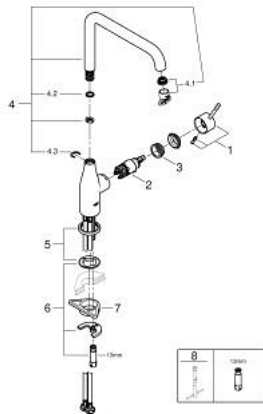

30 269 000 **ESSENCE SINGLE-LEVER SINK MIXER 1/2"**

PRODUCT DESCRIPTION

- Colour: chrome
- high spout
- single hole installation
- GROHE LongLife finish
- GROHE SilkMove 28 mm ceramic cartridge
- GROHE AquaGuide adjustable mousseur
- swivelling tubular spout
- adjustable swivel area 0° / 150° / 360°
- flexible connection hoses
-
- integrated temperature limiter
- minimum pressure 1,0 bar

30 269 000 ESSENCE SINGLE-LEVER SINK MIXER 1/2"

SPARE PARTS, February 2022 – now

- 1: Lever (Spare part-nr. 46927000)
 - 2: Cartridge (Spare part-nr. 46580000)
 - 3: screw ring (Spare part-nr. 48591000)
 - 4: L-spout (Spare part-nr. 13376000)
 - 4.1: Mousseur (Spare part-nr. 48270000)
 - 4.2: Sealing washer (Spare part-nr. 0128500M)
 - 4.3: Safety ring (Spare part-nr. 4826600M)
 - 5: Escutcheon (Spare part-nr. 48603000)
 - 6: Shank mounting kit (Spare part-nr. 46671000)
 - 7: Support plate (Spare part-nr. 05334000)
 - 8: Mounting wrench (Spare part-nr. 19017000)*
- * Optional accessories