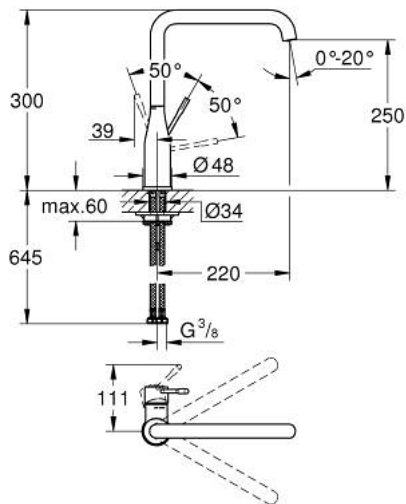

30 269 000 **ESSENCE SINGLE-LEVER SINK MIXER 1/2"**

PRODUCT DESCRIPTION

- Colour: chrome
- high spout
- single hole installation
- GROHE LongLife finish
- GROHE SilkMove 28 mm ceramic cartridge
- GROHE AquaGuide adjustable mousseur
- swivelling tubular spout
- adjustable swivel area 0° / 150° / 360°
- flexible connection hoses
-
- integrated temperature limiter
- minimum pressure 1,0 bar

30 269 000 ESSENCE SINGLE-LEVER SINK MIXER 1/2"

SPARE PARTS, February 2022 – now

- 1: Lever (Spare part-nr. 46927000)
 - 2: Cartridge (Spare part-nr. 46580000)
 - 3: screw ring (Spare part-nr. 48591000)
 - 4: L-spout (Spare part-nr. 13376000)
 - 4.1: Mousseur (Spare part-nr. 48270000)
 - 4.2: Sealing washer (Spare part-nr. 0128500M)
 - 4.3: Safety ring (Spare part-nr. 4826600M)
 - 5: Escutcheon (Spare part-nr. 48603000)
 - 6: Shank mounting kit (Spare part-nr. 46671000)
 - 7: Support plate (Spare part-nr. 05334000)
 - 8: Mounting wrench (Spare part-nr. 19017000)*
- * Optional accessories