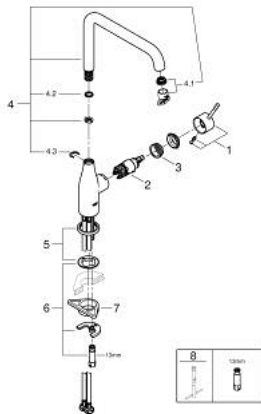

30 269 000 ESSENCE SINGLE-LEVER SINK MIXER 1/2"

PRODUCT DESCRIPTION

- Colour: chrome
- high spout
- single hole installation
- GROHE LongLife finish
- GROHE SilkMove 28 mm ceramic cartridge
- GROHE AquaGuide adjustable mousseur
- swivel tubular spout
- adjustable swivel area 0° / 150° / 360°
- flexible connection hoses
-
- integrated temperature limiter
- min. recommended pressure 1.0 bar

30 269 000 ESSENCE SINGLE-LEVER SINK MIXER 1/2"

SPARE PARTS, 2月 2022 – now

- 1: Lever (Spare part-nr. 46927000)
 - 2: Cartridge (Spare part-nr. 46580000)
 - 3: screw ring (Spare part-nr. 48591000)
 - 4: L-spout (Spare part-nr. 13376000)
 - 4.1: Mousseur (Spare part-nr. 48270000)
 - 4.2: Sealing washer (Spare part-nr. 0128500M)
 - 4.3: Safety ring (Spare part-nr. 4826600M)
 - 5: Escutcheon (Spare part-nr. 48603000)
 - 6: Shank mounting kit (Spare part-nr. 46671000)
 - 7: Support plate (Spare part-nr. 05334000)
 - 8: Mounting wrench (Spare part-nr. 19017000)*
- * Optional accessories