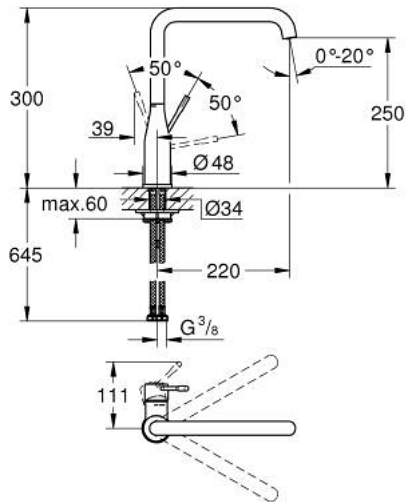

30 269 000 ESSENCE SINGLE-LEVER SINK MIXER 1/2"

PRODUCT DESCRIPTION

- Colour: chrome
- high spout
- single hole installation
- GROHE LongLife finish
- GROHE SilkMove 28 mm ceramic cartridge
- GROHE AquaGuide adjustable mousseur
- swivel tubular spout
- adjustable swivel area 0° / 150° / 360°
- flexible connection hoses
-
- integrated temperature limiter
- min. recommended pressure 1.0 bar

30 269 000 ESSENCE SINGLE-LEVER SINK MIXER 1/2"

SPARE PARTS, 2月 2022 – now

- 1: Lever (Spare part-nr. 46927000)
 - 2: Cartridge (Spare part-nr. 46580000)
 - 3: screw ring (Spare part-nr. 48591000)
 - 4: L-spout (Spare part-nr. 13376000)
 - 4.1: Mousseur (Spare part-nr. 48270000)
 - 4.2: Sealing washer (Spare part-nr. 0128500M)
 - 4.3: Safety ring (Spare part-nr. 4826600M)
 - 5: Escutcheon (Spare part-nr. 48603000)
 - 6: Shank mounting kit (Spare part-nr. 46671000)
 - 7: Support plate (Spare part-nr. 05334000)
 - 8: Mounting wrench (Spare part-nr. 19017000)*
- * Optional accessories