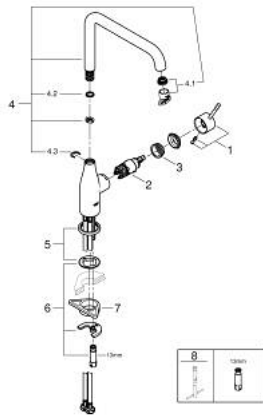

30 269 AL0 ESSENCE SINGLE-LEVER SINK MIXER 1/2"

PRODUCT DESCRIPTION

- Colour: brushed hard graphite
- high spout
- single hole installation
- GROHE LongLife finish
- GROHE SilkMove 28 mm ceramic cartridge
- GROHE AquaGuide adjustable mousseur
- swivelling tubular spout
- adjustable swivel area 0° / 150° / 360°
- flexible connection hoses
-
- integrated temperature limiter
- minimum pressure 1,0 bar

30 269 AL0 ESSENCE SINGLE-LEVER SINK MIXER 1/2"

SPARE PARTS, February 2022 – now

- 1: Lever (Spare part-nr. 46927AL0)
 - 2: Cartridge (Spare part-nr. 46580000)
 - 3: screw ring (Spare part-nr. 48591000)
 - 4: L-spout (Spare part-nr. 13376AL0)
 - 4.1: Mousseur (Spare part-nr. 48270000)
 - 4.2: Sealing washer (Spare part-nr. 0128500M)
 - 4.3: Safety ring (Spare part-nr. 4826600M)
 - 5: Escutcheon (Spare part-nr. 48603AL0)
 - 6: Shank mounting kit (Spare part-nr. 46671000)
 - 7: Support plate (Spare part-nr. 05334000)
 - 8: Mounting wrench (Spare part-nr. 19017000)*
- * Optional accessories