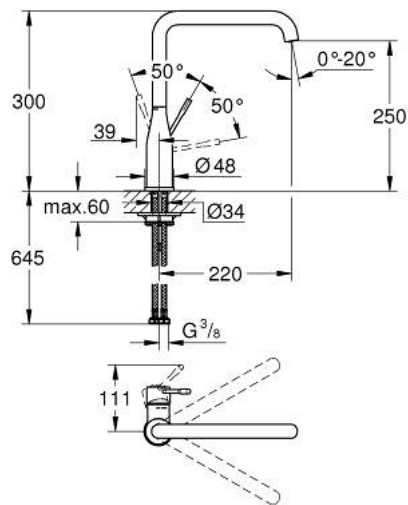

30 269 AL0 ESSENCE SINGLE-LEVER SINK MIXER 1/2"

PRODUCT DESCRIPTION

- Colour: brushed hard graphite
- high spout
- single hole installation
- GROHE LongLife finish
- GROHE SilkMove 28 mm ceramic cartridge
- GROHE AquaGuide adjustable mousseur
- swivelling tubular spout
- adjustable swivel area 0° / 150° / 360°
- flexible connection hoses
-
- integrated temperature limiter
- minimum pressure 1,0 bar

30 269 AL0 ESSENCE SINGLE-LEVER SINK MIXER 1/2"

SPARE PARTS, February 2022 – now

- 1: Lever (Spare part-nr. 46927AL0)
 - 2: Cartridge (Spare part-nr. 46580000)
 - 3: screw ring (Spare part-nr. 48591000)
 - 4: L-spout (Spare part-nr. 13376AL0)
 - 4.1: Mousseur (Spare part-nr. 48270000)
 - 4.2: Sealing washer (Spare part-nr. 0128500M)
 - 4.3: Safety ring (Spare part-nr. 4826600M)
 - 5: Escutcheon (Spare part-nr. 48603AL0)
 - 6: Shank mounting kit (Spare part-nr. 46671000)
 - 7: Support plate (Spare part-nr. 05334000)
 - 8: Mounting wrench (Spare part-nr. 19017000)*
- * Optional accessories