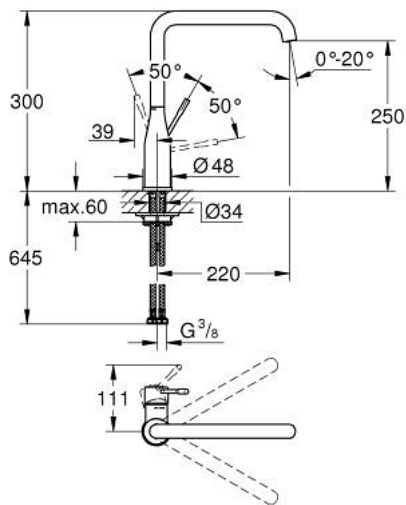

30 269 AL0 ESSENCE SINGLE-LEVER SINK MIXER 1/2"

PRODUCT DESCRIPTION

- Colour: brushed hard graphite
- high spout
- single hole installation
- GROHE LongLife finish
- GROHE SilkMove 28 mm ceramic cartridge
- GROHE AquaGuide adjustable mousseur
- swivel tubular spout
- adjustable swivel area 0° / 150° / 360°
- flexible connection hoses
-
- integrated temperature limiter
- min. recommended pressure 1.0 bar

30 269 AL0 ESSENCE SINGLE-LEVER SINK MIXER 1/2"

SPARE PARTS, 2月 2022 – now

- 1: Lever (Spare part-nr. 46927AL0)
 - 2: Cartridge (Spare part-nr. 46580000)
 - 3: screw ring (Spare part-nr. 48591000)
 - 4: L-spout (Spare part-nr. 13376AL0)
 - 4.1: Mousseur (Spare part-nr. 48270000)
 - 4.2: Sealing washer (Spare part-nr. 0128500M)
 - 4.3: Safety ring (Spare part-nr. 4826600M)
 - 5: Escutcheon (Spare part-nr. 48603AL0)
 - 6: Shank mounting kit (Spare part-nr. 46671000)
 - 7: Support plate (Spare part-nr. 05334000)
 - 8: Mounting wrench (Spare part-nr. 19017000)*
- * Optional accessories