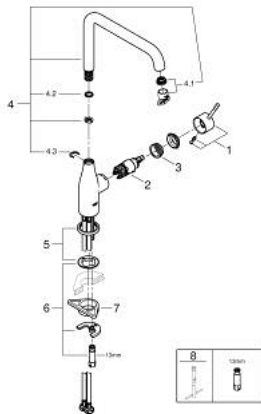

30 269 AL0 ESSENCE SINGLE-LEVER SINK MIXER 1/2"

PRODUCT DESCRIPTION

- Colour: brushed hard graphite
- high spout
- single hole installation
- GROHE LongLife finish
- GROHE SilkMove 28 mm ceramic cartridge
- GROHE AquaGuide adjustable mousseur
- swivel tubular spout
- adjustable swivel area 0° / 150° / 360°
- flexible connection hoses
-
- integrated temperature limiter
- min. recommended pressure 1.0 bar

30 269 AL0 ESSENCE SINGLE-LEVER SINK MIXER 1/2"

SPARE PARTS, 2月 2022 – now

- 1: Lever (Spare part-nr. 46927AL0)
 - 2: Cartridge (Spare part-nr. 46580000)
 - 3: screw ring (Spare part-nr. 48591000)
 - 4: L-spout (Spare part-nr. 13376AL0)
 - 4.1: Mousseur (Spare part-nr. 48270000)
 - 4.2: Sealing washer (Spare part-nr. 0128500M)
 - 4.3: Safety ring (Spare part-nr. 4826600M)
 - 5: Escutcheon (Spare part-nr. 48603AL0)
 - 6: Shank mounting kit (Spare part-nr. 46671000)
 - 7: Support plate (Spare part-nr. 05334000)
 - 8: Mounting wrench (Spare part-nr. 19017000)*
- * Optional accessories