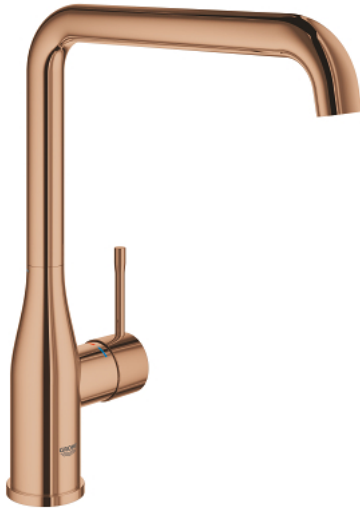

## 30 269 DA0 ESSENCE SINGLE-LEVER SINK MIXER 1/2"

### PRODUCT DESCRIPTION

- Colour: warm sunset
- high spout
- single hole installation
- GROHE LongLife finish
- GROHE SilkMove 28 mm ceramic cartridge
- GROHE AquaGuide adjustable mousseur
- swivelling tubular spout
- adjustable swivel area 0° / 150° / 360°
- flexible connection hoses
- 
- integrated temperature limiter
- minimum pressure 1,0 bar