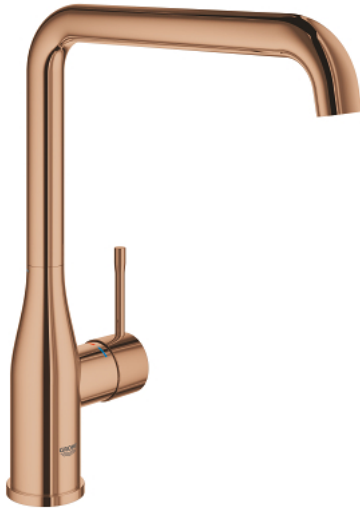

30 269 DA0 ESSENCE SINGLE-LEVER SINK MIXER 1/2"

PRODUCT DESCRIPTION

- Colour: warm sunset
- high spout
- single hole installation
- GROHE LongLife finish
- GROHE SilkMove 28 mm ceramic cartridge
- GROHE AquaGuide adjustable mousseur
- swivel tubular spout
- adjustable swivel area 0° / 150° / 360°
- flexible connection hoses
-
- integrated temperature limiter
- min. recommended pressure 1.0 bar