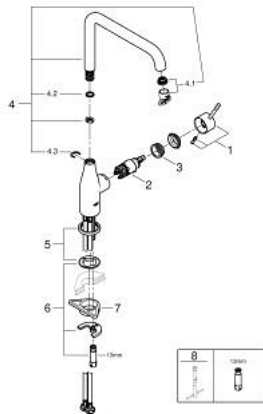

30 269 DC0 ESSENCE SINGLE-LEVER SINK MIXER 1/2"

PRODUCT DESCRIPTION

- Colour: Supersteel
- high spout
- single hole installation
- GROHE LongLife finish
- GROHE SilkMove 28 mm ceramic cartridge
- GROHE AquaGuide adjustable mousseur
- swivelling tubular spout
- adjustable swivel area 0° / 150° / 360°
- flexible connection hoses
-
- integrated temperature limiter
- minimum pressure 1,0 bar

30 269 DC0 ESSENCE SINGLE-LEVER SINK MIXER 1/2"

SPARE PARTS, February 2022 – now

- 1: Lever (Spare part-nr. 46927DC0)
 - 2: Cartridge (Spare part-nr. 46580000)
 - 3: screw ring (Spare part-nr. 48591000)
 - 4: L-spout (Spare part-nr. 13376DC0)
 - 4.1: Mousseur (Spare part-nr. 48270000)
 - 4.2: Sealing washer (Spare part-nr. 0128500M)
 - 4.3: Safety ring (Spare part-nr. 4826600M)
 - 5: Escutcheon (Spare part-nr. 48603DC0)
 - 6: Shank mounting kit (Spare part-nr. 46671000)
 - 7: Support plate (Spare part-nr. 05334000)
 - 8: Mounting wrench (Spare part-nr. 19017000)*
- * Optional accessories