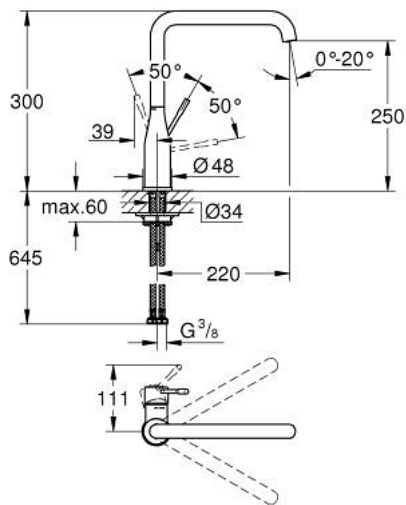

30 269 DC0 ESSENCE SINGLE-LEVER SINK MIXER 1/2"

PRODUCT DESCRIPTION

- Colour: Supersteel
- high spout
- single hole installation
- GROHE LongLife finish
- GROHE SilkMove 28 mm ceramic cartridge
- GROHE AquaGuide adjustable mousseur
- swivelling tubular spout
- adjustable swivel area 0° / 150° / 360°
- flexible connection hoses
-
- integrated temperature limiter
- minimum pressure 1,0 bar

30 269 DC0 ESSENCE SINGLE-LEVER SINK MIXER 1/2"

SPARE PARTS, February 2022 – now

- 1: Lever (Spare part-nr. 46927DC0)
 - 2: Cartridge (Spare part-nr. 46580000)
 - 3: screw ring (Spare part-nr. 48591000)
 - 4: L-spout (Spare part-nr. 13376DC0)
 - 4.1: Mousseur (Spare part-nr. 48270000)
 - 4.2: Sealing washer (Spare part-nr. 0128500M)
 - 4.3: Safety ring (Spare part-nr. 4826600M)
 - 5: Escutcheon (Spare part-nr. 48603DC0)
 - 6: Shank mounting kit (Spare part-nr. 46671000)
 - 7: Support plate (Spare part-nr. 05334000)
 - 8: Mounting wrench (Spare part-nr. 19017000)*
- * Optional accessories