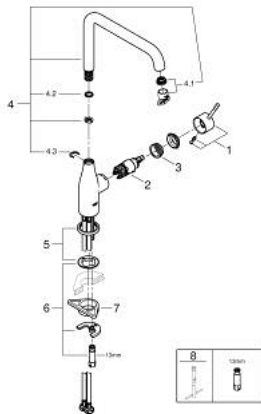

## 30 269 DC0 ESSENCE SINGLE-LEVER SINK MIXER 1/2"

### PRODUCT DESCRIPTION

- Colour: supersteel
- high spout
- single hole installation
- GROHE LongLife finish
- GROHE SilkMove 28 mm ceramic cartridge
- GROHE AquaGuide adjustable mousseur
- swivel tubular spout
- adjustable swivel area 0° / 150° / 360°
- flexible connection hoses
- 
- integrated temperature limiter
- min. recommended pressure 1.0 bar

### SPARE PARTS, 2月 2022 – now

- 1: Lever (Spare part-nr. 46927DC0)
  - 2: Cartridge (Spare part-nr. 46580000)
  - 3: screw ring (Spare part-nr. 48591000)
  - 4: L-spout (Spare part-nr. 13376DC0)
  - 4.1: Mousseur (Spare part-nr. 48270000)
  - 4.2: Sealing washer (Spare part-nr. 0128500M)
  - 4.3: Safety ring (Spare part-nr. 4826600M)
  - 5: Escutcheon (Spare part-nr. 48603DC0)
  - 6: Shank mounting kit (Spare part-nr. 46671000)
  - 7: Support plate (Spare part-nr. 05334000)
  - 8: Mounting wrench (Spare part-nr. 19017000)\*
- \* Optional accessories