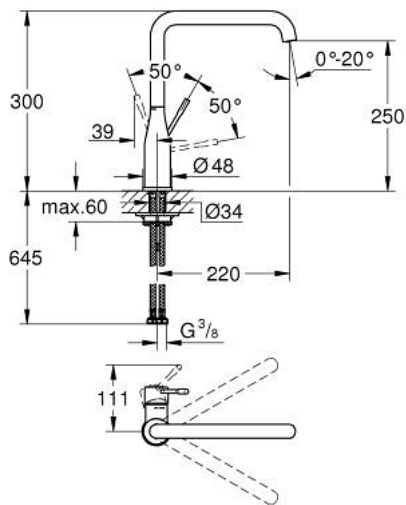

## 30 269 DC0 ESSENCE SINGLE-LEVER SINK MIXER 1/2"

### PRODUCT DESCRIPTION

- Colour: supersteel
- high spout
- single hole installation
- GROHE LongLife finish
- GROHE SilkMove 28 mm ceramic cartridge
- GROHE AquaGuide adjustable mousseur
- swivel tubular spout
- adjustable swivel area 0° / 150° / 360°
- flexible connection hoses
- 
- integrated temperature limiter
- min. recommended pressure 1.0 bar

### SPARE PARTS, 2月 2022 – now

- 1: Lever (Spare part-nr. 46927DC0)
  - 2: Cartridge (Spare part-nr. 46580000)
  - 3: screw ring (Spare part-nr. 48591000)
  - 4: L-spout (Spare part-nr. 13376DC0)
  - 4.1: Mousseur (Spare part-nr. 48270000)
  - 4.2: Sealing washer (Spare part-nr. 0128500M)
  - 4.3: Safety ring (Spare part-nr. 4826600M)
  - 5: Escutcheon (Spare part-nr. 48603DC0)
  - 6: Shank mounting kit (Spare part-nr. 46671000)
  - 7: Support plate (Spare part-nr. 05334000)
  - 8: Mounting wrench (Spare part-nr. 19017000)\*
- \* Optional accessories