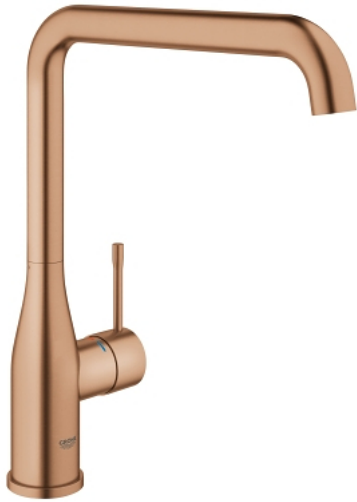

30 269 DL0 ESSENCE SINGLE-LEVER SINK MIXER 1/2"

PRODUCT DESCRIPTION

- Colour: brushed warm sunset
- high spout
- single hole installation
- GROHE LongLife finish
- GROHE SilkMove 28 mm ceramic cartridge
- GROHE AquaGuide adjustable mousseur
- swivelling tubular spout
- adjustable swivel area 0° / 150° / 360°
- flexible connection hoses
-
- integrated temperature limiter
- minimum pressure 1,0 bar