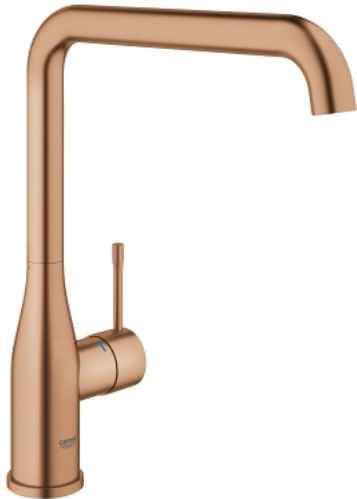

30 269 DL0 ESSENCE SINGLE-LEVER SINK MIXER 1/2"

PRODUCT DESCRIPTION

- Colour: brushed warm sunset
- high spout
- single hole installation
- GROHE LongLife finish
- GROHE SilkMove 28 mm ceramic cartridge
- GROHE AquaGuide adjustable mousseur
- swivel tubular spout
- adjustable swivel area 0° / 150° / 360°
- flexible connection hoses
-
- integrated temperature limiter
- min. recommended pressure 1.0 bar