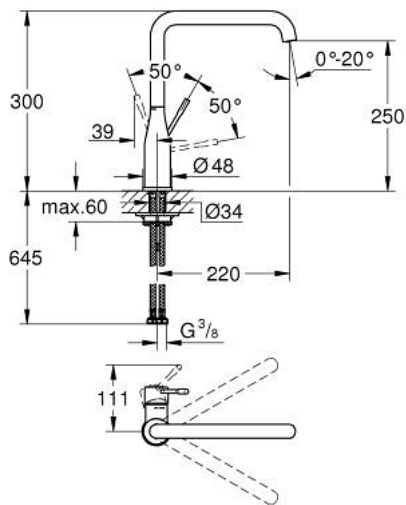

30 269 EN0 ESSENCE SINGLE-LEVER SINK MIXER 1/2"

PRODUCT DESCRIPTION

- Colour: brushed nickel
- high spout
- single hole installation
- GROHE LongLife finish
- GROHE SilkMove 28 mm ceramic cartridge
- GROHE AquaGuide adjustable mousseur
- swivelling tubular spout
- adjustable swivel area 0° / 150° / 360°
- flexible connection hoses
-
- integrated temperature limiter
- minimum pressure 1,0 bar

30 269 EN0 ESSENCE SINGLE-LEVER SINK MIXER 1/2"

SPARE PARTS, February 2022 – now

- 1: Lever (Spare part-nr. 46927EN0)
 - 2: Cartridge (Spare part-nr. 46580000)
 - 3: screw ring (Spare part-nr. 48591000)
 - 4: L-spout (Spare part-nr. 13376EN0)
 - 4.1: Mousseur (Spare part-nr. 48270000)
 - 4.2: Sealing washer (Spare part-nr. 0128500M)
 - 4.3: Safety ring (Spare part-nr. 4826600M)
 - 5: Escutcheon (Spare part-nr. 48603EN0)
 - 6: Shank mounting kit (Spare part-nr. 46671000)
 - 7: Support plate (Spare part-nr. 05334000)
 - 8: Mounting wrench (Spare part-nr. 19017000)*
- * Optional accessories