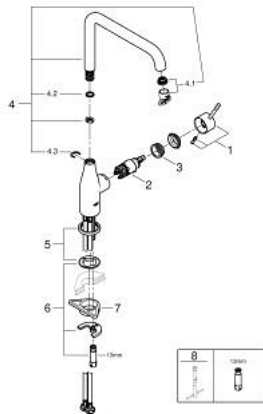

30 269 EN0 ESSENCE SINGLE-LEVER SINK MIXER 1/2"

PRODUCT DESCRIPTION

- Colour: brushed nickel
- high spout
- single hole installation
- GROHE LongLife finish
- GROHE SilkMove 28 mm ceramic cartridge
- GROHE AquaGuide adjustable mousseur
- swivelling tubular spout
- adjustable swivel area 0° / 150° / 360°
- flexible connection hoses
-
- integrated temperature limiter
- minimum pressure 1,0 bar

30 269 EN0 ESSENCE SINGLE-LEVER SINK MIXER 1/2"

SPARE PARTS, February 2022 – now

- 1: Lever (Spare part-nr. 46927EN0)
 - 2: Cartridge (Spare part-nr. 46580000)
 - 3: screw ring (Spare part-nr. 48591000)
 - 4: L-spout (Spare part-nr. 13376EN0)
 - 4.1: Mousseur (Spare part-nr. 48270000)
 - 4.2: Sealing washer (Spare part-nr. 0128500M)
 - 4.3: Safety ring (Spare part-nr. 4826600M)
 - 5: Escutcheon (Spare part-nr. 48603EN0)
 - 6: Shank mounting kit (Spare part-nr. 46671000)
 - 7: Support plate (Spare part-nr. 05334000)
 - 8: Mounting wrench (Spare part-nr. 19017000)*
- * Optional accessories