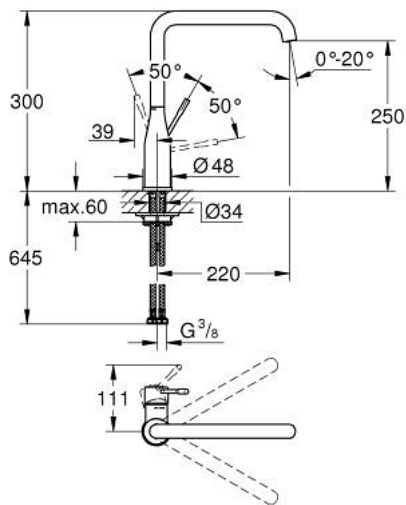

## 30 269 EN0 ESSENCE SINGLE-LEVER SINK MIXER 1/2"

### PRODUCT DESCRIPTION

- Colour: brushed nickel
- high spout
- single hole installation
- GROHE LongLife finish
- GROHE SilkMove 28 mm ceramic cartridge
- GROHE AquaGuide adjustable mousseur
- swivel tubular spout
- adjustable swivel area 0° / 150° / 360°
- flexible connection hoses
- 
- integrated temperature limiter
- min. recommended pressure 1.0 bar

### SPARE PARTS, 2月 2022 – now

- 1: Lever (Spare part-nr. 46927EN0)
  - 2: Cartridge (Spare part-nr. 46580000)
  - 3: screw ring (Spare part-nr. 48591000)
  - 4: L-spout (Spare part-nr. 13376EN0)
  - 4.1: Mousseur (Spare part-nr. 48270000)
  - 4.2: Sealing washer (Spare part-nr. 0128500M)
  - 4.3: Safety ring (Spare part-nr. 4826600M)
  - 5: Escutcheon (Spare part-nr. 48603EN0)
  - 6: Shank mounting kit (Spare part-nr. 46671000)
  - 7: Support plate (Spare part-nr. 05334000)
  - 8: Mounting wrench (Spare part-nr. 19017000)\*
- \* Optional accessories