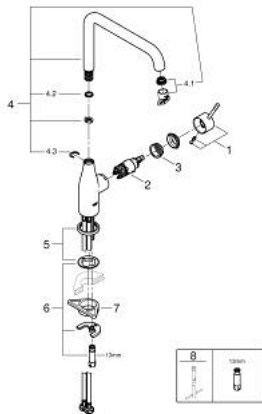

## 30 269 EN0 ESSENCE SINGLE-LEVER SINK MIXER 1/2"

### PRODUCT DESCRIPTION

- Colour: brushed nickel
- high spout
- single hole installation
- GROHE LongLife finish
- GROHE SilkMove 28 mm ceramic cartridge
- GROHE AquaGuide adjustable mousseur
- swivel tubular spout
- adjustable swivel area 0° / 150° / 360°
- flexible connection hoses
- 
- integrated temperature limiter
- min. recommended pressure 1.0 bar

### SPARE PARTS, 2月 2022 – now

- 1: Lever (Spare part-nr. 46927EN0)
  - 2: Cartridge (Spare part-nr. 46580000)
  - 3: screw ring (Spare part-nr. 48591000)
  - 4: L-spout (Spare part-nr. 13376EN0)
  - 4.1: Mousseur (Spare part-nr. 48270000)
  - 4.2: Sealing washer (Spare part-nr. 0128500M)
  - 4.3: Safety ring (Spare part-nr. 4826600M)
  - 5: Escutcheon (Spare part-nr. 48603EN0)
  - 6: Shank mounting kit (Spare part-nr. 46671000)
  - 7: Support plate (Spare part-nr. 05334000)
  - 8: Mounting wrench (Spare part-nr. 19017000)\*
- \* Optional accessories