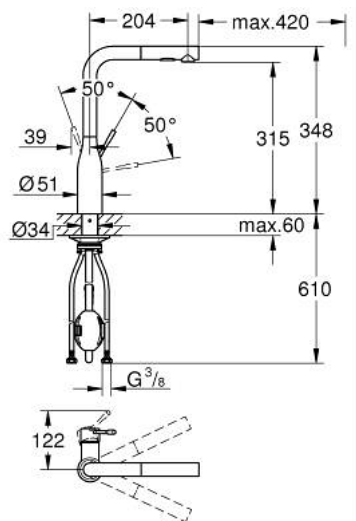

30 270 000 **ESSENCE SINGLE-LEVER SINK MIXER 1/2"**

PRODUCT DESCRIPTION

- Colour: chrome
- high spout
- single hole installation
- GROHE LongLife finish
- GROHE SilkMove 28 mm ceramic cartridge
- Pull-Out spout for greater flexibility
- flow strainer
- Dual Spray - switch between laminar spray and SpeedClean shower jet using diverter
- automatic return to laminar spray
- material: metal
- swivel tubular spout, swivel area 360°
- integrated non-return valve
- Protected against backflow
- flexible connection hoses
-
- integrated temperature limiter
- minimum pressure 1,0 bar

30 270 000 ESSENCE SINGLE-LEVER SINK MIXER 1/2"

SPARE PARTS, June 2022 – now

- 1: Lever (Spare part-nr. 46927000)
- 2: Cartridge (Spare part-nr. 46580000)
- 3: Pull-Out spray (Spare part-nr. 46926000)
- 3.1: Dirt strainer (Spare part-nr. 0676800M)
- 3.2: Non-return valve (Spare part-nr. 08565000)
- 3.3: Flow straightener (Spare part-nr. 48275000)
- 4: Hose for sink mixer with pull-out dual spray or mousseur (Spare part-nr. 48293000)
- 5: Shank fastening assembly (Spare part-nr. 48384000)
- 6: Support plate (Spare part-nr. 05334000)