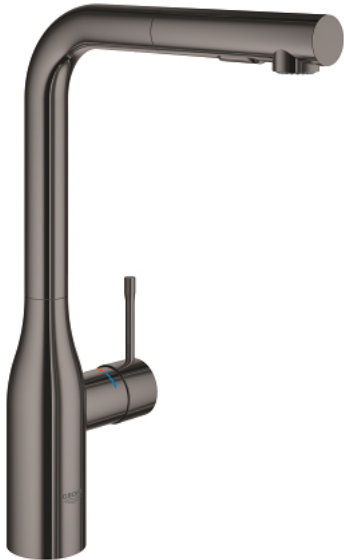

## 30 270 A00 ESSENCE SINGLE-LEVER SINK MIXER 1/2"

### PRODUCT DESCRIPTION

- Colour: hard graphite
- high spout
- single hole installation
- GROHE LongLife finish
- GROHE SilkMove 28 mm ceramic cartridge
- Pull-Out spout for greater flexibility
- flow strainer
- diverter: laminar spray/SpeedClean shower jet
- automatic return to laminar spray
- material: metal
- swivel tubular spout, swivel area 360°
- integrated non-return valve
- Protected against backflow
- flexible connection hoses
- 
- integrated temperature limiter
- minimum pressure 1,0 bar