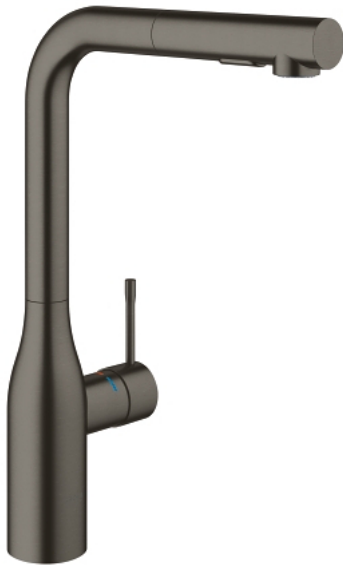

30 270 AL0 ESSENCE SINGLE-LEVER SINK MIXER 1/2"

PRODUCT DESCRIPTION

- Colour: brushed hard graphite
- high spout
- single hole installation
- GROHE LongLife finish
- GROHE SilkMove 28 mm ceramic cartridge
- Pull-Out spout for greater flexibility
- flow strainer
- Dual Spray - switch between laminar spray and SpeedClean shower jet using diverter
- automatic return to laminar spray
- material: metal
- swivel tubular spout, swivel area 360°
- integrated non-return valve
- Protected against backflow
- flexible connection hoses
-
- integrated temperature limiter
- minimum pressure 1,0 bar

30 270 AL0 ESSENCE SINGLE-LEVER SINK MIXER 1/2"

SPARE PARTS, June 2022 – now

- 1: Lever (Spare part-nr. 46927AL0)
- 2: Cartridge (Spare part-nr. 46580000)
- 3: Pull-Out spray (Spare part-nr. 46926AL0)
- 3.1: Dirt strainer (Spare part-nr. 0676800M)
- 3.2: Non-return valve (Spare part-nr. 08565000)
- 3.3: Flow straightener (Spare part-nr. 48275000)
- 4: Hose for sink mixer with pull-out dual spray or mousseur (Spare part-nr. 48293000)
- 5: Shank fastening assembly (Spare part-nr. 48384000)
- 6: Support plate (Spare part-nr. 05334000)