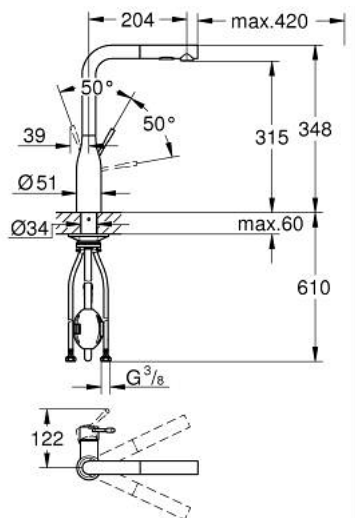

30 270 AL0 ESSENCE SINGLE-LEVER SINK MIXER 1/2"

PRODUCT DESCRIPTION

- Colour: brushed hard graphite
- high spout
- single hole installation
- GROHE LongLife finish
- GROHE SilkMove 28 mm ceramic cartridge
- Pull-Out spout for greater flexibility
- flow strainer
- Dual Spray - switch between laminar spray and SpeedClean shower jet using diverter
- automatic return to laminar spray
- material: metal
- swivel tubular spout, swivel area 360°
- integrated non-return valve
- Protected against backflow
- flexible connection hoses
-
- integrated temperature limiter
- minimum pressure 1,0 bar

30 270 AL0 ESSENCE SINGLE-LEVER SINK MIXER 1/2"

SPARE PARTS, June 2022 – now

- 1: Lever (Spare part-nr. 46927AL0)
- 2: Cartridge (Spare part-nr. 46580000)
- 3: Pull-Out spray (Spare part-nr. 46926AL0)
- 3.1: Dirt strainer (Spare part-nr. 0676800M)
- 3.2: Non-return valve (Spare part-nr. 08565000)
- 3.3: Flow straightener (Spare part-nr. 48275000)
- 4: Hose for sink mixer with pull-out dual spray or mousseur (Spare part-nr. 48293000)
- 5: Shank fastening assembly (Spare part-nr. 48384000)
- 6: Support plate (Spare part-nr. 05334000)