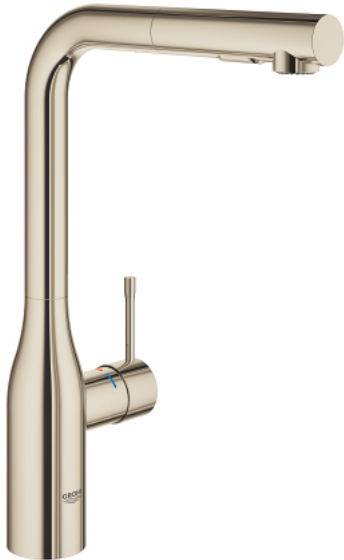

## 30 270 BE0 ESSENCE SINGLE-LEVER SINK MIXER 1/2"

### PRODUCT DESCRIPTION

- Colour: polished nickel
- high spout
- single hole installation
- GROHE LongLife finish
- GROHE SilkMove 28 mm ceramic cartridge
- Pull-Out spout for greater flexibility
- flow strainer
- Dual Spray - switch between laminar spray and SpeedClean shower jet using diverter
- automatic return to laminar spray
- material: metal
- swivel tubular spout, swivel area 360°
- integrated non-return valve
- Protected against backflow
- flexible connection hoses
- 
- integrated temperature limiter
- minimum pressure 1,0 bar