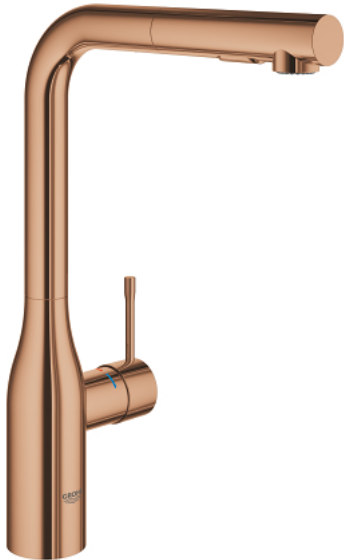

## 30 270 DA0 ESSENCE SINGLE-LEVER SINK MIXER 1/2"

### PRODUCT DESCRIPTION

- Colour: warm sunset
- high spout
- single hole installation
- GROHE LongLife finish
- GROHE SilkMove 28 mm ceramic cartridge
- Pull-Out spout for greater flexibility
- flow strainer
- Dual Spray - switch between laminar spray and SpeedClean shower jet using diverter
- automatic return to laminar spray
- material: metal
- swivel tubular spout, swivel area 360°
- integrated non-return valve
- Protected against backflow
- flexible connection hoses
- 
- integrated temperature limiter
- minimum pressure 1,0 bar