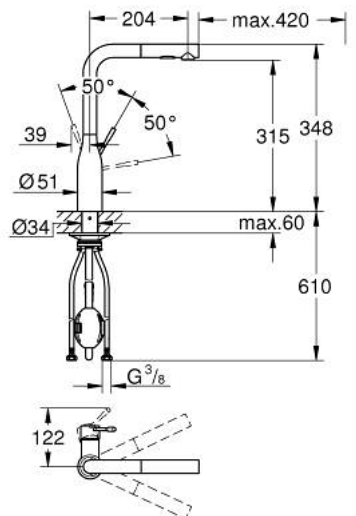

30 270 DC0 ESSENCE SINGLE-LEVER SINK MIXER 1/2"

PRODUCT DESCRIPTION

- Colour: Supersteel
- high spout
- single hole installation
- GROHE LongLife finish
- GROHE SilkMove 28 mm ceramic cartridge
- Pull-Out spout for greater flexibility
- flow strainer
- Dual Spray - switch between laminar spray and SpeedClean shower jet using diverter
- automatic return to laminar spray
- material: metal
- swivel tubular spout, swivel area 360°
- integrated non-return valve
- Protected against backflow
- flexible connection hoses
-
- integrated temperature limiter
- minimum pressure 1,0 bar

30 270 DC0 ESSENCE SINGLE-LEVER SINK MIXER 1/2"

SPARE PARTS, June 2022 – now

- 1: Lever (Spare part-nr. 46927DC0)
- 2: Cartridge (Spare part-nr. 46580000)
- 3: Pull-Out spray (Spare part-nr. 46926DC0)
- 3.1: Dirt strainer (Spare part-nr. 0676800M)
- 3.2: Non-return valve (Spare part-nr. 08565000)
- 3.3: Flow straightener (Spare part-nr. 48275000)
- 4: Hose for sink mixer with pull-out dual spray or mousseur (Spare part-nr. 48293000)
- 5: Shank fastening assembly (Spare part-nr. 48384000)
- 6: Support plate (Spare part-nr. 05334000)