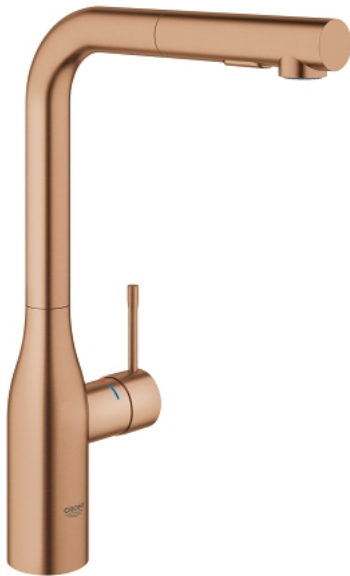

30 270 DL0 ESSENCE SINGLE-LEVER SINK MIXER 1/2"

PRODUCT DESCRIPTION

- Colour: brushed warm sunset
- high spout
- single hole installation
- GROHE LongLife finish
- GROHE SilkMove 28 mm ceramic cartridge
- Pull-Out spout for greater flexibility
- flow strainer
- Dual Spray - switch between laminar spray and SpeedClean shower jet using diverter
- automatic return to laminar spray
- material: metal
- swivel tubular spout, swivel area 360°
- integrated non-return valve
- Protected against backflow
- flexible connection hoses
-
- integrated temperature limiter
- minimum pressure 1,0 bar