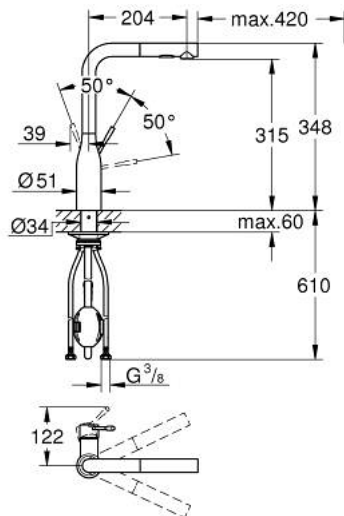

30 270 EN0 ESSENCE SINGLE-LEVER SINK MIXER 1/2"

PRODUCT DESCRIPTION

- Colour: brushed nickel
- high spout
- single hole installation
- GROHE LongLife finish
- GROHE SilkMove 28 mm ceramic cartridge
- Pull-Out spout for greater flexibility
- flow strainer
- Dual Spray - switch between laminar spray and SpeedClean shower jet using diverter
- automatic return to laminar spray
- material: metal
- swivel tubular spout, swivel area 360°
- integrated non-return valve
- Protected against backflow
- flexible connection hoses
-
- integrated temperature limiter
- minimum pressure 1,0 bar

30 270 EN0 ESSENCE SINGLE-LEVER SINK MIXER 1/2"

SPARE PARTS, June 2022 – now

- 1: Lever (Spare part-nr. 46927EN0)
- 2: Cartridge (Spare part-nr. 46580000)
- 3: Pull-Out spray (Spare part-nr. 46926EN0)
- 3.1: Dirt strainer (Spare part-nr. 0676800M)
- 3.2: Non-return valve (Spare part-nr. 08565000)
- 3.3: Flow straightener (Spare part-nr. 48275000)
- 4: Hose for sink mixer with pull-out dual spray or mousseur (Spare part-nr. 48293000)
- 5: Shank fastening assembly (Spare part-nr. 48384000)
- 6: Support plate (Spare part-nr. 05334000)