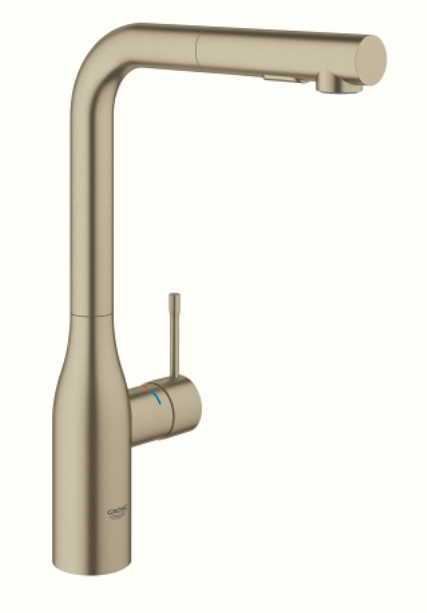

30 270 EN0 ESSENCE SINGLE-LEVER SINK MIXER 1/2"

PRODUCT DESCRIPTION

- Colour: brushed nickel
- high spout
- single hole installation
- GROHE LongLife finish
- GROHE SilkMove 28 mm ceramic cartridge
- Pull-Out spout for greater flexibility
- flow strainer
- Dual Spray - switch between laminar spray and SpeedClean shower jet using diverter
- automatic return to laminar spray
- material: metal
- swivel tubular spout, swivel area 360°
- integrated non-return valve
- Protected against backflow
- flexible connection hoses
-
- integrated temperature limiter
- minimum pressure 1,0 bar

30 270 EN0 ESSENCE SINGLE-LEVER SINK MIXER 1/2"

SPARE PARTS, June 2022 – now

- 1: Lever (Spare part-nr. 46927EN0)
- 2: Cartridge (Spare part-nr. 46580000)
- 3: Pull-Out spray (Spare part-nr. 46926EN0)
- 3.1: Dirt strainer (Spare part-nr. 0676800M)
- 3.2: Non-return valve (Spare part-nr. 08565000)
- 3.3: Flow straightener (Spare part-nr. 48275000)
- 4: Hose for sink mixer with pull-out dual spray or mousseur (Spare part-nr. 48293000)
- 5: Shank fastening assembly (Spare part-nr. 48384000)
- 6: Support plate (Spare part-nr. 05334000)