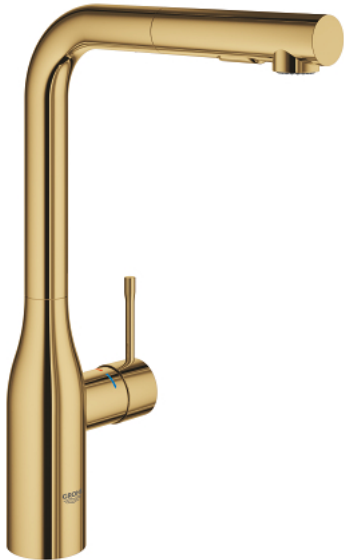

30 270 GL0 ESSENCE SINGLE-LEVER SINK MIXER 1/2"

PRODUCT DESCRIPTION

- Colour: cool sunrise
- high spout
- single hole installation
- GROHE LongLife finish
- GROHE SilkMove 28 mm ceramic cartridge
- Pull-Out spout for greater flexibility
- flow strainer
- Dual Spray - switch between laminar spray and SpeedClean shower jet using diverter
- automatic return to laminar spray
- material: metal
- swivel tubular spout, swivel area 360°
- integrated non-return valve
- Protected against backflow
- flexible connection hoses
-
- integrated temperature limiter
- minimum pressure 1,0 bar