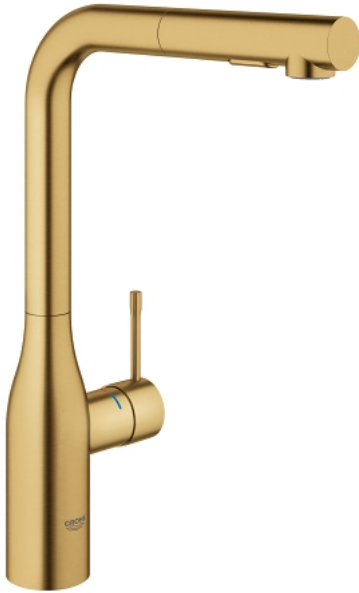

30 270 GN0 ESSENCE SINGLE-LEVER SINK MIXER 1/2"

PRODUCT DESCRIPTION

- Colour: brushed cool sunrise
- high spout
- single hole installation
- GROHE LongLife finish
- GROHE SilkMove 28 mm ceramic cartridge
- Pull-Out spout for greater flexibility
- flow strainer
- Dual Spray - switch between laminar spray and SpeedClean shower jet using diverter
- automatic return to laminar spray
- material: metal
- swivel tubular spout, swivel area 360°
- integrated non-return valve
- Protected against backflow
- flexible connection hoses
-
- integrated temperature limiter
- minimum pressure 1,0 bar