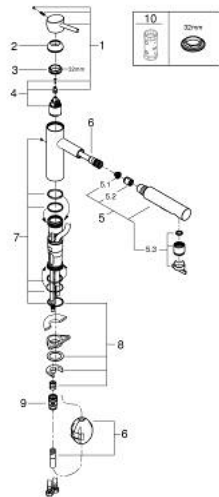

## 30 273 001 **CONCETTO SINGLE-LEVER SINK MIXER 1/2"**

### PRODUCT DESCRIPTION

- Colour: chrome
- medium spout
- single hole installation
- GROHE LongLife finish
- GROHE SilkMove 35 mm ceramic cartridge
- Pull-Out spout for greater flexibility
- flow strainer
- Dual Spray - switch between laminar spray and SpeedClean shower jet using diverter
- automatic return to laminar spray
- material: metal
- adjustable flow rate limiter
- swivelling cast spout
- swing area 100°
- Protected against backflow
- integrated non-return valve
- flexible connection hoses
- rapid-installation-system
- maximum flow rate (at 3 bar): 7.5 l/min

### **SPARE PARTS**, November 2015 – September 2023

- 1: Lever (Spare part-nr. 46822000)
  - 2: Shield (Spare part-nr. 46492000)
  - 3: Screw ring (Spare part-nr. 46815000)
  - 4: Cartridge (Spare part-nr. 46374000)
  - 5: Pull-Out spray (Spare part-nr. 46926000)
  - 5.1: Dirt strainer (Spare part-nr. 0676800M)
  - 5.2: Non-return valve (Spare part-nr. 08565000)
  - 5.3: Flow straightener (Spare part-nr. 48275000)
  - 6: Hose for sink mixer with pull-out dual spray or mousseur (Spare part-nr. 48293000)
  - 7: Repl. kit f. seal (Spare part-nr. 46760000)
  - 8: Shank mounting kit (Spare part-nr. 46346000)
  - 9: Snap coupling (Spare part-nr. 46338000)
  - 10: Socket spanner (Spare part-nr. 19332000)\*
- \* Optional accessories