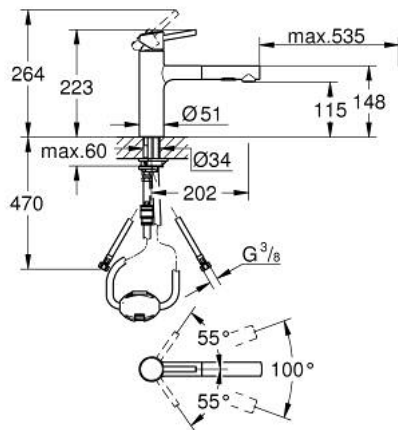

## 30 273 001 **CONCETTO SINGLE-LEVER SINK MIXER 1/2"**

### PRODUCT DESCRIPTION

- Colour: chrome
- medium spout
- single hole installation
- GROHE LongLife finish
- GROHE SilkMove 35 mm ceramic cartridge
- Pull-Out spout for greater flexibility
- flow strainer
- Dual Spray - switch between laminar spray and SpeedClean shower jet using diverter
- automatic return to laminar spray
- material: metal
- adjustable flow rate limiter
- swivelling cast spout
- swing area 100°
- Protected against backflow
- integrated non-return valve
- flexible connection hoses
- rapid-installation-system
- maximum flow rate (at 3 bar): 7.5 l/min

### **SPARE PARTS**, November 2015 – September 2023

- 1: Lever (Spare part-nr. 46822000)
  - 2: Shield (Spare part-nr. 46492000)
  - 3: Screw ring (Spare part-nr. 46815000)
  - 4: Cartridge (Spare part-nr. 46374000)
  - 5: Pull-Out spray (Spare part-nr. 46926000)
  - 5.1: Dirt strainer (Spare part-nr. 0676800M)
  - 5.2: Non-return valve (Spare part-nr. 08565000)
  - 5.3: Flow straightener (Spare part-nr. 48275000)
  - 6: Hose for sink mixer with pull-out dual spray or mousseur (Spare part-nr. 48293000)
  - 7: Repl. kit f. seal (Spare part-nr. 46760000)
  - 8: Shank mounting kit (Spare part-nr. 46346000)
  - 9: Snap coupling (Spare part-nr. 46338000)
  - 10: Socket spanner (Spare part-nr. 19332000)\*
- \* Optional accessories