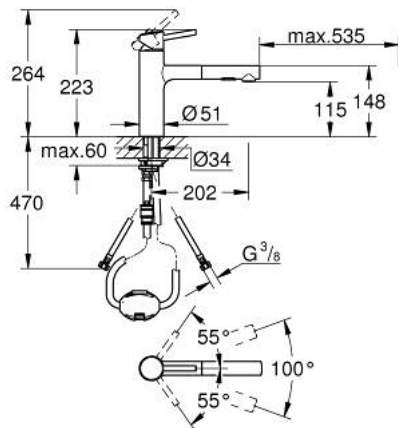

30 273 001 **CONCETTO SINGLE-LEVER SINK MIXER 1/2"**

PRODUCT DESCRIPTION

- Colour: chrome
- medium spout
- single hole installation
- GROHE LongLife finish
- GROHE SilkMove 35 mm ceramic cartridge
- Pull-Out spout for greater flexibility
- flow straightener
- Dual Spray - switch between laminar spray and SpeedClean shower jet using diverter
- automatic return to laminar spray
- material: metal
- adjustable flow rate limiter
- swivel cast spout
- swivel area 100°
- protected against backflow
- integrated non-return valve
- flexible connection hoses
- rapid installation system
- maximum flow rate (at 3 bar): 7.5 l/min

30 273 001 **CONCETTO SINGLE-LEVER SINK MIXER 1/2"**

SPARE PARTS, 11月 2015 – 9月 2023

- 1: Lever (Spare part-nr. 46822000)
 - 2: Cap (Spare part-nr. 46492000)
 - 3: Screw ring (Spare part-nr. 46815000)
 - 4: Cartridge (Spare part-nr. 46374000)
 - 5: Pull-Out spray (Spare part-nr. 46926000)
 - 5.1: Dirt strainer (Spare part-nr. 0676800M)
 - 5.2: Non-return valve (Spare part-nr. 08565000)
 - 5.3: Flow straightener (Spare part-nr. 48275000)
 - 6: Hose for sink mixer with pull-out dual spray or mousseur (Spare part-nr. 48293000)
 - 7: Seal kit (Spare part-nr. 46760000)
 - 8: Shank mounting kit (Spare part-nr. 46346000)
 - 9: Quick coupling (Spare part-nr. 46338000)
 - 10: Socket spanner (Spare part-nr. 19332000)*
- * Optional accessories