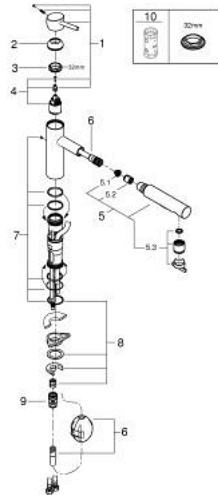

30 273 001 **CONCETTO SINGLE-LEVER SINK MIXER 1/2"**

PRODUCT DESCRIPTION

- Colour: chrome
- medium spout
- single hole installation
- GROHE LongLife finish
- GROHE SilkMove 35 mm ceramic cartridge
- Pull-Out spout for greater flexibility
- flow straightener
- Dual Spray - switch between laminar spray and SpeedClean shower jet using diverter
- automatic return to laminar spray
- material: metal
- adjustable flow rate limiter
- swivel cast spout
- swivel area 100°
- protected against backflow
- integrated non-return valve
- flexible connection hoses
- rapid installation system
- maximum flow rate (at 3 bar): 7.5 l/min

30 273 001 **CONCETTO SINGLE-LEVER SINK MIXER 1/2"**

SPARE PARTS, 11月 2015 – 9月 2023

- 1: Lever (Spare part-nr. 46822000)
 - 2: Cap (Spare part-nr. 46492000)
 - 3: Screw ring (Spare part-nr. 46815000)
 - 4: Cartridge (Spare part-nr. 46374000)
 - 5: Pull-Out spray (Spare part-nr. 46926000)
 - 5.1: Dirt strainer (Spare part-nr. 0676800M)
 - 5.2: Non-return valve (Spare part-nr. 08565000)
 - 5.3: Flow straightener (Spare part-nr. 48275000)
 - 6: Hose for sink mixer with pull-out dual spray or mousseur (Spare part-nr. 48293000)
 - 7: Seal kit (Spare part-nr. 46760000)
 - 8: Shank mounting kit (Spare part-nr. 46346000)
 - 9: Quick coupling (Spare part-nr. 46338000)
 - 10: Socket spanner (Spare part-nr. 19332000)*
- * Optional accessories