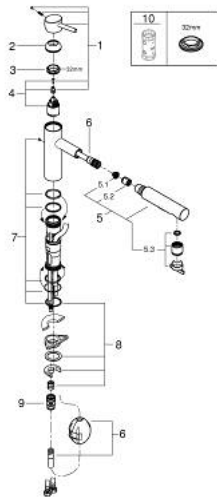

30 273 DC1 **CONCETTO SINGLE-LEVER SINK MIXER 1/2"**

PRODUCT DESCRIPTION

- Colour: Supersteel
- medium spout
- single hole installation
- GROHE LongLife finish
- GROHE SilkMove 35 mm ceramic cartridge
- Pull-Out spout for greater flexibility
- flow strainer
- Dual Spray - switch between laminar spray and SpeedClean shower jet using diverter
- automatic return to laminar spray
- material: metal
- adjustable flow rate limiter
- swivelling cast spout
- swing area 100 Ø
- integrated non-return valve
- Protected against backflow
- flexible connection hoses
- rapid-installation-system
- maximum flow rate (at 3 bar): 7.5 l/min

30 273 DC1 **CONCETTO SINGLE-LEVER SINK MIXER 1/2"**

SPARE PARTS, November 2015 – September 2023

- 1: Lever (Spare part-nr. 46822DC0)
 - 2: Shield (Spare part-nr. 46492DC0)
 - 3: Screw ring (Spare part-nr. 46815000)
 - 4: Cartridge (Spare part-nr. 46374000)
 - 5: Pull-Out spray (Spare part-nr. 46926DC0)
 - 5.1: Dirt strainer (Spare part-nr. 0676800M)
 - 5.2: Non-return valve (Spare part-nr. 08565000)
 - 5.3: Flow straightener (Spare part-nr. 48275000)
 - 6: Hose for sink mixer with pull-out dual spray or mousseur (Spare part-nr. 48293000)
 - 7: Repl. kit f. seal (Spare part-nr. 46760000)
 - 8: Shank mounting kit (Spare part-nr. 46346000)
 - 9: Snap coupling (Spare part-nr. 46338000)
 - 10: Socket spanner (Spare part-nr. 19332000)*
- * Optional accessories