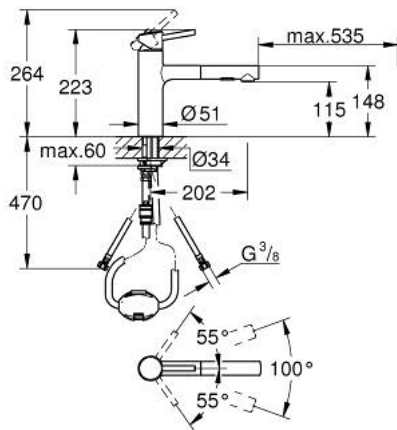

30 273 DC1 **CONCETTO SINGLE-LEVER SINK MIXER 1/2"**

PRODUCT DESCRIPTION

- Colour: Supersteel
- medium spout
- single hole installation
- GROHE LongLife finish
- GROHE SilkMove 35 mm ceramic cartridge
- Pull-Out spout for greater flexibility
- flow strainer
- Dual Spray - switch between laminar spray and SpeedClean shower jet using diverter
- automatic return to laminar spray
- material: metal
- adjustable flow rate limiter
- swivelling cast spout
- swing area 100 Ø
- integrated non-return valve
- Protected against backflow
- flexible connection hoses
- rapid-installation-system
- maximum flow rate (at 3 bar): 7.5 l/min

30 273 DC1 **CONCETTO SINGLE-LEVER SINK MIXER 1/2"**

SPARE PARTS, November 2015 – September 2023

- 1: Lever (Spare part-nr. 46822DC0)
 - 2: Shield (Spare part-nr. 46492DC0)
 - 3: Screw ring (Spare part-nr. 46815000)
 - 4: Cartridge (Spare part-nr. 46374000)
 - 5: Pull-Out spray (Spare part-nr. 46926DC0)
 - 5.1: Dirt strainer (Spare part-nr. 0676800M)
 - 5.2: Non-return valve (Spare part-nr. 08565000)
 - 5.3: Flow straightener (Spare part-nr. 48275000)
 - 6: Hose for sink mixer with pull-out dual spray or mousseur (Spare part-nr. 48293000)
 - 7: Repl. kit f. seal (Spare part-nr. 46760000)
 - 8: Shank mounting kit (Spare part-nr. 46346000)
 - 9: Snap coupling (Spare part-nr. 46338000)
 - 10: Socket spanner (Spare part-nr. 19332000)*
- * Optional accessories