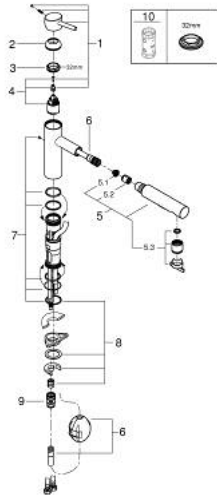

30 273 DC1 **CONCETTO SINGLE-LEVER SINK MIXER 1/2"**

PRODUCT DESCRIPTION

- Colour: supersteel
- medium spout
- single hole installation
- GROHE LongLife finish
- GROHE SilkMove 35 mm ceramic cartridge
- Pull-Out spout for greater flexibility
- flow straightener
- Dual Spray - switch between laminar spray and SpeedClean shower jet using diverter
- automatic return to laminar spray
- material: metal
- adjustable flow rate limiter
- swivel cast spout
- swivel area 100°
- integrated non-return valve
- protected against backflow
- flexible connection hoses
- rapid installation system
- maximum flow rate (at 3 bar): 7.5 l/min

30 273 DC1 CONCETTO SINGLE-LEVER SINK MIXER 1/2"

SPARE PARTS, 11月 2015 – 9月 2023

- 1: Lever (Spare part-nr. 46822DC0)
 - 2: Cap (Spare part-nr. 46492DC0)
 - 3: Screw ring (Spare part-nr. 46815000)
 - 4: Cartridge (Spare part-nr. 46374000)
 - 5: Pull-Out spray (Spare part-nr. 46926DC0)
 - 5.1: Dirt strainer (Spare part-nr. 0676800M)
 - 5.2: Non-return valve (Spare part-nr. 08565000)
 - 5.3: Flow straightener (Spare part-nr. 48275000)
 - 6: Hose for sink mixer with pull-out dual spray or mousseur (Spare part-nr. 48293000)
 - 7: Seal kit (Spare part-nr. 46760000)
 - 8: Shank mounting kit (Spare part-nr. 46346000)
 - 9: Quick coupling (Spare part-nr. 46338000)
 - 10: Socket spanner (Spare part-nr. 19332000)*
- * Optional accessories