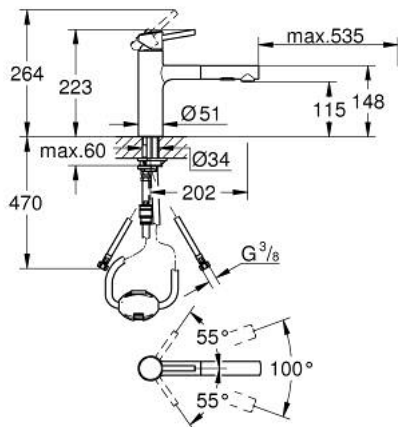

30 273 DC1 **CONCETTO SINGLE-LEVER SINK MIXER 1/2"**

PRODUCT DESCRIPTION

- Colour: supersteel
- medium spout
- single hole installation
- GROHE LongLife finish
- GROHE SilkMove 35 mm ceramic cartridge
- Pull-Out spout for greater flexibility
- flow straightener
- Dual Spray - switch between laminar spray and SpeedClean shower jet using diverter
- automatic return to laminar spray
- material: metal
- adjustable flow rate limiter
- swivel cast spout
- swivel area 100°
- integrated non-return valve
- protected against backflow
- flexible connection hoses
- rapid installation system
- maximum flow rate (at 3 bar): 7.5 l/min

30 273 DC1 CONCETTO SINGLE-LEVER SINK MIXER 1/2"

SPARE PARTS, 11月 2015 – 9月 2023

- 1: Lever (Spare part-nr. 46822DC0)
 - 2: Cap (Spare part-nr. 46492DC0)
 - 3: Screw ring (Spare part-nr. 46815000)
 - 4: Cartridge (Spare part-nr. 46374000)
 - 5: Pull-Out spray (Spare part-nr. 46926DC0)
 - 5.1: Dirt strainer (Spare part-nr. 0676800M)
 - 5.2: Non-return valve (Spare part-nr. 08565000)
 - 5.3: Flow straightener (Spare part-nr. 48275000)
 - 6: Hose for sink mixer with pull-out dual spray or mousseur (Spare part-nr. 48293000)
 - 7: Seal kit (Spare part-nr. 46760000)
 - 8: Shank mounting kit (Spare part-nr. 46346000)
 - 9: Quick coupling (Spare part-nr. 46338000)
 - 10: Socket spanner (Spare part-nr. 19332000)*
- * Optional accessories