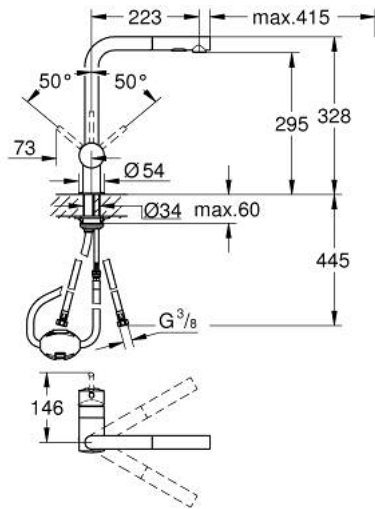

30 274 000 MINTA SINGLE-LEVER SINK MIXER 1/2"

PRODUCT DESCRIPTION

- Colour: chrome
- L-spout
- single hole installation
- GROHE LongLife finish
- GROHE SilkMove 46 mm ceramic cartridge
- Pull-Out spout for greater flexibility
- flow strainer
- Dual Spray - switch between laminar spray and SpeedClean shower jet using diverter
- automatic return to laminar spray
- material: metal
- adjustable flow rate limiter
- swivel tubular spout, swivel area 360°
- integrated non-return valve
- Protected against backflow
- flexible connection hoses
- rapid-installation-system
- maximum flow rate (at 3 bar): 9 l/min

30 274 000 MINTA SINGLE-LEVER SINK MIXER 1/2"

SPARE PARTS, June 2024 – now

- 1: Lever (Spare part-nr. 46015000)
- 2: Shield (Spare part-nr. 46025000)
- 3: Cartridge (Spare part-nr. 46048000)
- 4: Pull-Out spray (Spare part-nr. 46926000)
- 4.1: Dirt strainer (Spare part-nr. 0676800M)
- 4.2: Non-return valve (Spare part-nr. 08565000)
- 4.3: Flow straightener (Spare part-nr. 48275000)
- 5: Shank mounting kit (Spare part-nr. 46345000)
- 6: Hose for sink mixer with pull-out dual spray or mousseur (Spare part-nr. 48293000)
- 7: Temperature limiter (Spare part-nr. 46375000)*