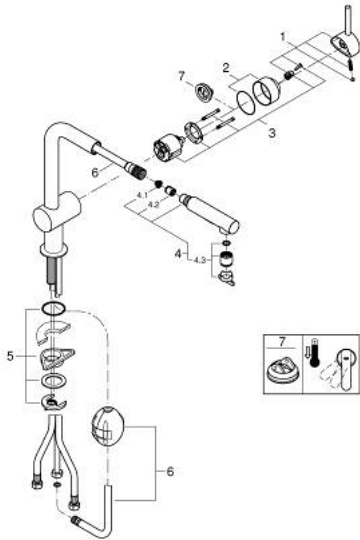

30 274 000 MINTA SINGLE-LEVER SINK MIXER 1/2"

PRODUCT DESCRIPTION

- Colour: chrome
- L-spout
- single hole installation
- GROHE LongLife finish
- GROHE SilkMove 46 mm ceramic cartridge
- Pull-Out spout for greater flexibility
- flow strainer
- Dual Spray - switch between laminar spray and SpeedClean shower jet using diverter
- automatic return to laminar spray
- material: metal
- adjustable flow rate limiter
- swivel tubular spout, swivel area 360°
- integrated non-return valve
- Protected against backflow
- flexible connection hoses
- rapid-installation-system
- maximum flow rate (at 3 bar): 9 l/min

30 274 000 MINTA SINGLE-LEVER SINK MIXER 1/2"

SPARE PARTS, June 2024 – now

- 1: Lever (Spare part-nr. 46015000)
- 2: Shield (Spare part-nr. 46025000)
- 3: Cartridge (Spare part-nr. 46048000)
- 4: Pull-Out spray (Spare part-nr. 46926000)
- 4.1: Dirt strainer (Spare part-nr. 0676800M)
- 4.2: Non-return valve (Spare part-nr. 08565000)
- 4.3: Flow straightener (Spare part-nr. 48275000)
- 5: Shank mounting kit (Spare part-nr. 46345000)
- 6: Hose for sink mixer with pull-out dual spray or mousseur (Spare part-nr. 48293000)
- 7: Temperature limiter (Spare part-nr. 46375000)*