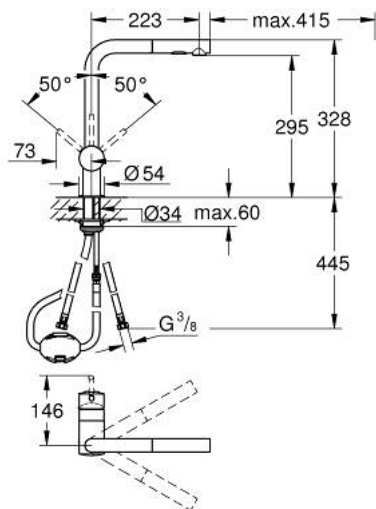

30 274 DC0 MINTA SINGLE-LEVER SINK MIXER 1/2"

PRODUCT DESCRIPTION

- Colour: Supersteel
- L-spout
- single hole installation
- GROHE LongLife finish
- GROHE SilkMove 46 mm ceramic cartridge
- Pull-Out spout for greater flexibility
- flow strainer
- Dual Spray - switch between laminar spray and SpeedClean shower jet using diverter
- automatic return to laminar spray
- material: metal
- adjustable flow rate limiter
- swivel tubular spout, swivel area 360°
- integrated non-return valve
- Protected against backflow
- flexible connection hoses
- rapid-installation-system
- maximum flow rate (at 3 bar): 9 l/min

30 274 DC0 MINTA SINGLE-LEVER SINK MIXER 1/2"

SPARE PARTS, June 2024 – now

- 1: Lever (Spare part-nr. 46015DC0)
 - 2: Shield (Spare part-nr. 46025DC0)
 - 3: Cartridge (Spare part-nr. 46048000)
 - 4: Pull-Out spray (Spare part-nr. 46926DC0)
 - 4.1: Dirt strainer (Spare part-nr. 0676800M)
 - 4.2: Non-return valve (Spare part-nr. 08565000)
 - 4.3: Flow straightener (Spare part-nr. 48275000)
 - 5: Shank mounting kit (Spare part-nr. 46345000)
 - 6: Hose for sink mixer with pull-out dual spray or mousseur (Spare part-nr. 48293000)
 - 7: Temperature limiter (Spare part-nr. 46375000)*
- * Optional accessories