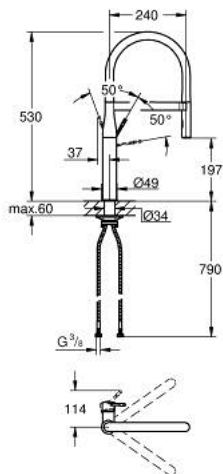

30 294 000 ESSENCE SINGLE-LEVER SINK MIXER 1/2"

PRODUCT DESCRIPTION

- Colour: chrome
- single hole installation
- GROHE LongLife finish
- GROHE SilkMove 28 mm ceramic cartridge
- flow straightener
- with integrated temperature limiter
- professional spray
- with flexible, hygienic GROHFlexx kitchen santoprene hose
- diverter: laminar spray/SpeedClean shower jet
- automatic return to laminar spray
- metal spray
- MagneticDocking guarantees easy retraction and smooth docking of the spray head back to the starting position
- swivel spout
- swivel area 360°
- protected against backflow
- flexible connection hoses
-

30 294 000 ESSENCE SINGLE-LEVER SINK MIXER 1/2"

SPARE PARTS, 4月 2015 – now

- 1: Lever (Spare part-nr. 46927000)
- 2: Cartridge (Spare part-nr. 46963000)
- 3: Pull-Out spray (Spare part-nr. 46965000)
- 3.1: Flow straightener (Spare part-nr. 48347000)
- 4: Shower hose (Spare part-nr. 46964KK0)
- 5: Non-return valve (Spare part-nr. 08565000)
- 6: Dirt strainer (Spare part-nr. 0676800M)
- 7: Support plate (Spare part-nr. 05334000)
- 8: Shank fastening assembly (Spare part-nr. 48384000)