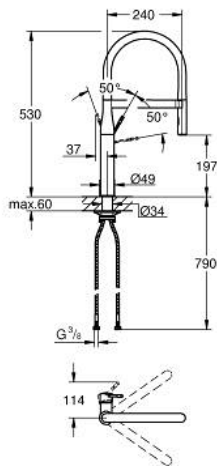

## 30 294 AL0 ESSENCE SINGLE-LEVER SINK MIXER 1/2"

### PRODUCT DESCRIPTION

- Colour: brushed hard graphite
- single hole installation
- GROHE LongLife finish
- GROHE SilkMove 28 mm ceramic cartridge
- flow straightener
- with integrated temperature limiter
- professional spray
- with flexible, hygienic GROHFlexx kitchen santoprene hose
- diverter: laminar spray/SpeedClean shower jet
- automatic return to laminar spray
- metal spray
- MagneticDocking guarantees easy retraction and smooth docking of the spray head back to the starting position
- swivel spout
- swivel area 360°
- protected against backflow
- flexible connection hoses
- 
- maximum flow rate (at 3 bar): 8 l/min

### SPARE PARTS, 3月 2018 – 5月 2022

- 1: Lever (Spare part-nr. 46927AL0)
- 2: Cartridge (Spare part-nr. 46963000)
- 3: Pull-Out spray (Spare part-nr. 46965AL0)
- 3.1: Flow straightener (Spare part-nr. 48347000)
- 4: Shower hose (Spare part-nr. 46964KK0)
- 5: Non-return valve (Spare part-nr. 08565000)
- 6: Dirt strainer (Spare part-nr. 0676800M)
- 7: Support plate (Spare part-nr. 05334000)
- 8: Shank fastening assembly (Spare part-nr. 48384000)