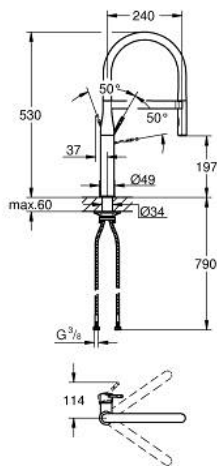

## 30 294 DC0 ESSENCE SINGLE-LEVER SINK MIXER 1/2"

### PRODUCT DESCRIPTION

- Colour: Supersteel
- single hole installation
- GROHE LongLife finish
- GROHE SilkMove 28 mm ceramic cartridge
- flow strainer
- with integrated temperature limiter
- professional spray
- with flexible, hygienic GROHFlexx kitchen santoprene hose
- diverter: laminar spray/SpeedClean shower jet
- automatic return to laminar spray
- metal spray
- MagneticDocking guarantees easy retraction and smooth docking of the spray head back to the starting position
- swivel spout
- selectable swivel area : 0° / 150° / 360°
- Protected against backflow
- flexible connection hoses
- 

### SPARE PARTS, April 2015 – May 2022

- 1: Lever (Spare part-nr. 46927DC0)
- 2: Cartridge (Spare part-nr. 46963000)
- 3: Pull-Out spray (Spare part-nr. 46965DC0)
- 3.1: Flow straightener (Spare part-nr. 48347000)
- 4: Shower hose (Spare part-nr. 46964KK0)
- 5: Non-return valve (Spare part-nr. 08565000)
- 6: Dirt strainer (Spare part-nr. 0676800M)
- 7: Support plate (Spare part-nr. 05334000)
- 8: Shank fastening assembly (Spare part-nr. 48384000)