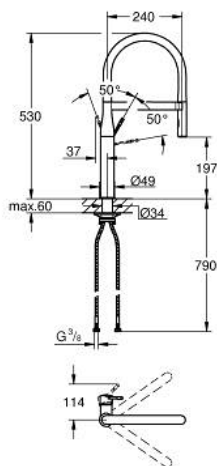

30 294 DC0 ESSENCE SINGLE-LEVER SINK MIXER 1/2"

PRODUCT DESCRIPTION

- Colour: supersteel
- single hole installation
- GROHE LongLife finish
- GROHE SilkMove 28 mm ceramic cartridge
- flow straightener
- with integrated temperature limiter
- professional spray
- with flexible, hygienic GROHFlexx kitchen santoprene hose
- diverter: laminar spray/SpeedClean shower jet
- automatic return to laminar spray
- metal spray
- MagneticDocking guarantees easy retraction and smooth docking of the spray head back to the starting position
- swivel spout
- swivel area 360°
- protected against backflow
- flexible connection hoses
-

30 294 DC0 ESSENCE SINGLE-LEVER SINK MIXER 1/2"

SPARE PARTS, 4月 2015 – 5月 2022

- 1: Lever (Spare part-nr. 46927DC0)
- 2: Cartridge (Spare part-nr. 46963000)
- 3: Pull-Out spray (Spare part-nr. 46965DC0)
- 3.1: Flow straightener (Spare part-nr. 48347000)
- 4: Shower hose (Spare part-nr. 46964KK0)
- 5: Non-return valve (Spare part-nr. 08565000)
- 6: Dirt strainer (Spare part-nr. 0676800M)
- 7: Support plate (Spare part-nr. 05334000)
- 8: Shank fastening assembly (Spare part-nr. 48384000)