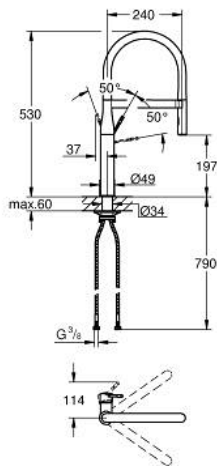

30 294 DL0 ESSENCE SINGLE-LEVER SINK MIXER 1/2"

PRODUCT DESCRIPTION

- Colour: brushed warm sunset
- single hole installation
- GROHE LongLife finish
- GROHE SilkMove 28 mm ceramic cartridge
- flow straightener
- with integrated temperature limiter
- professional spray
- with flexible, hygienic GROHFlex kitchen santoprene hose
- diverter: laminar spray/SpeedClean shower jet
- automatic return to laminar spray
- metal spray
- MagneticDocking guarantees easy retraction and smooth docking of the spray head back to the starting position
- swivel spout
- swivel area 360°
- protected against backflow
- flexible connection hoses
-
- maximum flow rate (at 3 bar): 8 l/min