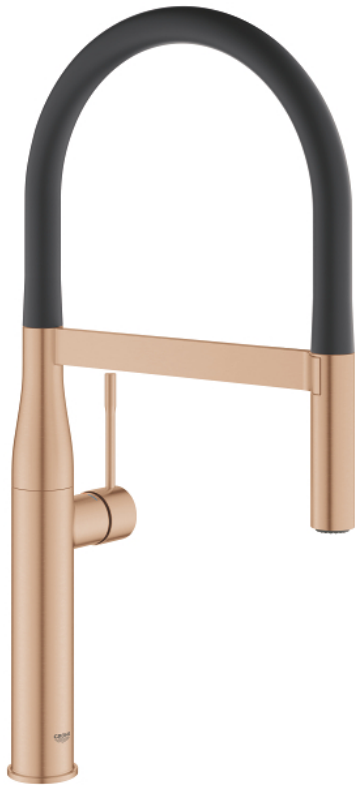

30 294 DL0 ESSENCE SINGLE-LEVER SINK MIXER 1/2"

PRODUCT DESCRIPTION

- Colour: brushed warm sunset
- single hole installation
- GROHE LongLife finish
- GROHE SilkMove 28 mm ceramic cartridge
- flow straightener
- with integrated temperature limiter
- professional spray
- with flexible, hygienic GROHFlex kitchen santoprene hose
- diverter: laminar spray/SpeedClean shower jet
- automatic return to laminar spray
- metal spray
- MagneticDocking guarantees easy retraction and smooth docking of the spray head back to the starting position
- swivel spout
- swivel area 360°
- protected against backflow
- flexible connection hoses
-
- maximum flow rate (at 3 bar): 8 l/min