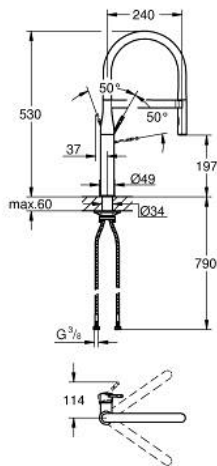

30 294 EN0 ESSENCE SINGLE-LEVER SINK MIXER 1/2"

PRODUCT DESCRIPTION

- Colour: brushed nickel
- single hole installation
- GROHE LongLife finish
- GROHE SilkMove 28 mm ceramic cartridge
- flow straightener
- with integrated temperature limiter
- professional spray
- with flexible, hygienic GROHFlex kitchen santoprene hose
- diverter: laminar spray/SpeedClean shower jet
- automatic return to laminar spray
- metal spray
- MagneticDocking guarantees easy retraction and smooth docking of the spray head back to the starting position
- swivel spout
- swivel area 360°
- protected against backflow
- flexible connection hoses
-

30 294 EN0 ESSENCE SINGLE-LEVER SINK MIXER 1/2"

SPARE PARTS, 3月 2018 – 5月 2022

- 1: Lever (Spare part-nr. 46927EN0)
- 2: Cartridge (Spare part-nr. 46963000)
- 3: Pull-Out spray (Spare part-nr. 46965EN0)
- 4: Shower hose (Spare part-nr. 46964KK0)
- 5: Non-return valve (Spare part-nr. 08565000)
- 6: Dirt strainer (Spare part-nr. 0676800M)
- 7: Support plate (Spare part-nr. 05334000)
- 8: Shank fastening assembly (Spare part-nr. 48384000)