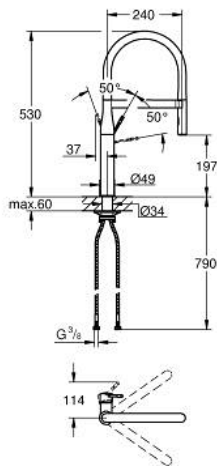

30 294 GN0 ESSENCE SINGLE-LEVER SINK MIXER 1/2"

PRODUCT DESCRIPTION

- Colour: brushed cool sunrise
- single hole installation
- GROHE LongLife finish
- GROHE SilkMove 28 mm ceramic cartridge
- flow straightener
- with integrated temperature limiter
- professional spray
- with flexible, hygienic GROHFlexx kitchen santoprene hose
- diverter: laminar spray/SpeedClean shower jet
- automatic return to laminar spray
- metal spray
- MagneticDocking guarantees easy retraction and smooth docking of the spray head back to the starting position
- swivel spout
- swivel area 360°
- protected against backflow
- flexible connection hoses
-
- maximum flow rate (at 3 bar): 8 l/min