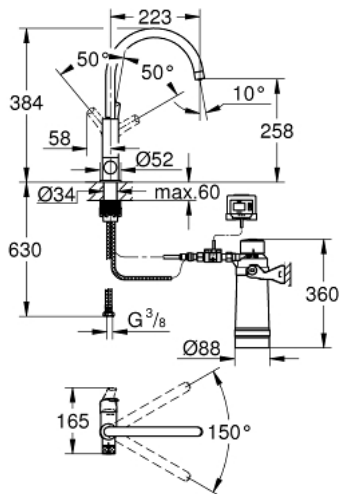

30 384 000 GROHE BLUE PURE EUROSMART STARTER KIT

PRODUCT DESCRIPTION

- Colour: chrome
- consists of:
 - Single-lever sink mixer with filter function
 - single hole installation
 - C-spout
 - separate handle for filtered water
 - headpart 1/2"
 - GROHE LongLife finish
 - GROHE SilkMove 28 mm ceramic cartridge
 - swivel tubular spout, swivel area 150°
 - separate inner water ways
 - flexible connection hoses
 - GROHE Blue filter head
 - GROHE Blue UltraSafe filter for bacteria filtration and premium taste
 - Capacity 3000 L
 - flow meter for filter lifetime measurement including 2 x AA batteries

30 384 000 GROHE BLUE PURE EUROSMART STARTER KIT

SPARE PARTS, June 2020 – now

- 1: Lever (Spare part-nr. 46900000)
- 2: Shield (Spare part-nr. 46581000)
- 3: Fitting ring (Spare part-nr. 07419000)
- 4: Cartridge (Spare part-nr. 46963000)
- 5: Ceramic headpart, 1/2" (Spare part-nr. 48509000)
- 6: Mousseur GROHE Blue L spout (Spare part-nr. 48194000)
- 7: Mounting set (Spare part-nr. 48477000)
- 8: filter head (Spare part-nr. 64508001)
- 9: UltraSafe filter (Spare part-nr. 40575001)
- 10: Glass carafe (Spare part-nr. 40405000)*
- 11: Filter S-Size (Spare part-nr. 40404001)*
- 12: Filter M-Size (Spare part-nr. 40430001)*
- 13: Filter L-Size (Spare part-nr. 40412001)*
- 14: Magnesium+ filter (Spare part-nr. 40691001)*
- 15: Activated carbon filter (Spare part-nr. 40547001)*