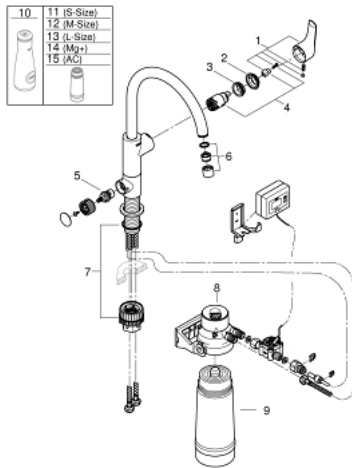

30 384 000 GROHE BLUE PURE EUROSMART STARTER KIT

PRODUCT DESCRIPTION

- Colour: chrome
- consists of:
 - Single-lever sink mixer with filter function
 - single hole installation
 - C-spout
 - separate handle for filtered water
 - headpart 1/2"
 - GROHE LongLife finish
 - GROHE SilkMove 28 mm ceramic cartridge
 - swivel tubular spout, swivel area 150°
 - separate inner water ways
 - flexible connection hoses
 - GROHE Blue filter head
 - GROHE Blue UltraSafe filter for bacteria filtration and premium taste
 - Capacity 3000 L
 - flow meter for filter lifetime measurement including 2 x AA batteries

30 384 000 GROHE BLUE PURE EUROSMART STARTER KIT

SPARE PARTS, June 2020 – now

- 1: Lever (Spare part-nr. 46900000)
- 2: Shield (Spare part-nr. 46581000)
- 3: Fitting ring (Spare part-nr. 07419000)
- 4: Cartridge (Spare part-nr. 46963000)
- 5: Ceramic headpart, 1/2" (Spare part-nr. 48509000)
- 6: Mousseur GROHE Blue L spout (Spare part-nr. 48194000)
- 7: Mounting set (Spare part-nr. 48477000)
- 8: filter head (Spare part-nr. 64508001)
- 9: UltraSafe filter (Spare part-nr. 40575001)
- 10: Glass carafe (Spare part-nr. 40405000)*
- 11: Filter S-Size (Spare part-nr. 40404001)*
- 12: Filter M-Size (Spare part-nr. 40430001)*
- 13: Filter L-Size (Spare part-nr. 40412001)*
- 14: Magnesium+ filter (Spare part-nr. 40691001)*
- 15: Activated carbon filter (Spare part-nr. 40547001)*