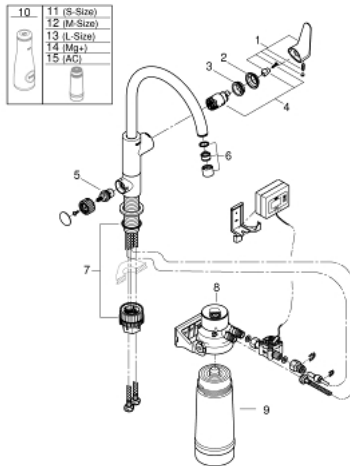

### PRODUCT DESCRIPTION

- Colour: chrome
- consists of:
  - Single-lever sink mixer with filter function
  - single hole installation
  - C-spout
  - separate handle for filtered water
  - headpart 1/2"
  - GROHE LongLife finish
  - GROHE SilkMove 28 mm ceramic cartridge
  - swivel tubular spout, swivel area 150°
  - separate inner water ways
  - flexible connection hoses
  - GROHE Blue filter head
  - GROHE Blue Ultrasafe filter for bacteria filtration and premium taste
  - Capacity 3000 L
  - flow meter for filter lifetime measurement including 2 x AA batteries

### SPARE PARTS, June 2020 – now

- 1: Lever (Spare part-nr. 48510000)
- 2: Shield (Spare part-nr. 46581000)
- 3: Fitting ring (Spare part-nr. 07419000)
- 4: Cartridge (Spare part-nr. 46963000)
- 5: Ceramic headpart, 1/2" (Spare part-nr. 48509000)
- 6: Mousseur GROHE Blue L spout (Spare part-nr. 48194000)
- 7: Mounting set (Spare part-nr. 48477000)
- 8: filter head (Spare part-nr. 64508001)
- 9: UltraSafe filter (Spare part-nr. 40575001)
- 10: Glass carafe (Spare part-nr. 40405000)\*
- 11: Filter S-Size (Spare part-nr. 40404001)\*
- 12: Filter M-Size (Spare part-nr. 40430001)\*
- 13: Filter L-Size (Spare part-nr. 40412001)\*
- 14: Magnesium+ filter (Spare part-nr. 40691001)\*
- 15: Activated carbon filter (Spare part-nr. 40547001)\*